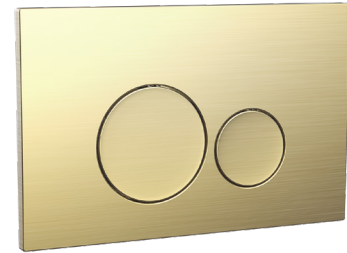

PRODUCT DATA SHEET

Round Button Brushed Brass

Product Code: WC-BUTTON07

SCUDO
BEAUTIFUL BATHROOMS

0330 124 7290

sales@scudo.co.uk - www.scudo.co.uk

Scudo is the trading name of Harrison Bathrooms Ltd. Whilst we endeavour to ensure that the product information is accurate we accept no liability for any information given. All images are for illustration purposes only. Product images and specification are subject to change. Measurement are in millimetres and are nominal.

Product Name	WC-BUTTON07
Product Description	Round Button Brushed Brass
Product Transportation	
Barcode	5060964936376
Country of origin	China
Commodity code	3922200000
Product Measurements	
Product Weight (KG)	0.397
Product Width (mm)	236
Product Height (mm)	152
Product Depth (mm)	9
Primary Packed Measurements	
Packaged Weight	0.492
Packed Length	250
Packed Width	168
Packed Height	100
Packaging Weights	
Card (kg)	0.095
Paper (g)	0
Wood (kg)	0
Plastic (kg)	0.006

General Information	
Construction Material	ABS
Installation type	WC-Frame
Colour / Finish	Brushed Brass

Dimensions
(measurements in mm)

LIFETIME GUARANTEE

We are confident in our products and we want our customer to be, we proudly give a lifetime guarantee on our taps and showers, further details can be found on our website