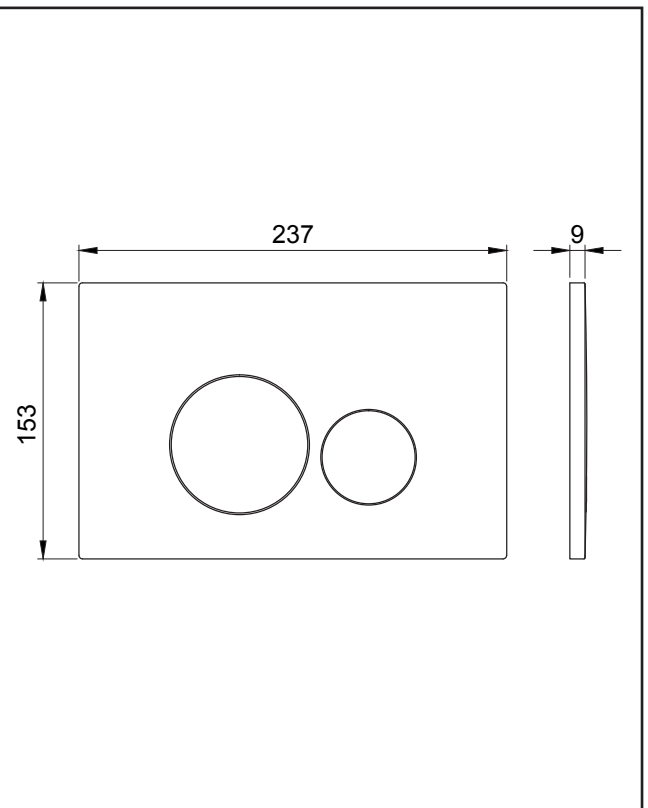

PRODUCT DATA SHEET

Round Button Brushed Brass

Product Code: WC-BUTTON07

SCUDO
BEAUTIFUL BATHROOMS

0330 124 7290

sales@scudo.co.uk - www.scudo.co.uk

Scudo is the trading name of Harrison Bathrooms Ltd. Whilst we endeavour to ensure that the product information is accurate we accept no liability for any information given. All images are for illustration purposes only. Product images and specification are subject to change. Measurement are in millimetres and are nominal.

Product Name	WC-BUTTON07
Product Description	Round Button Brushed Brass
Product Transportation	
Barcode	5060964936376
Country of origin	China
Commodity code	3922200000
Product Measurements	
Product Weight (KG)	0.397
Product Width (mm)	236
Product Height (mm)	152
Product Depth (mm)	9
Primary Packed Measurements	
Packaged Weight	0.492
Packed Length	250
Packed Width	168
Packed Height	100
Packaging Weights	
Card (kg)	0.095
Paper (g)	0
Wood (kg)	0
Plastic (kg)	0.006

General Information	
Construction Material	ABS
Installation type	WC-Frame
Colour / Finish	Brushed Brass

Dimensions
(measurements in mm)

LIFETIME GUARANTEE

We are confident in our products and we want our customer to be, we proudly give a lifetime guarantee on our taps and showers, further details can be found on our website