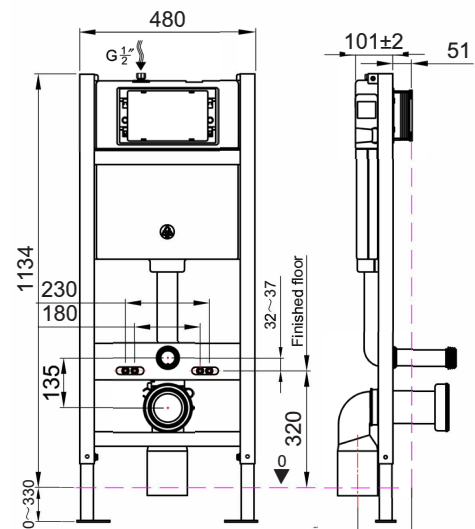

PRODUCT DATA SHEET

Wall Hung Toilet Frame and Concealed Cistern Pneumatic

Product Code: WC-FRAME002

SCUDO
BEAUTIFUL BATHROOMS

0330 124 7290

sales@scudo.co.uk - www.scudo.co.uk

Scudo is the trading name of Harrison Bathrooms Ltd. Whilst we endeavour to ensure that the product information is accurate we accept no liability for any information given. All images are for illustration purposes only. Product images and specification are subject to change. Measurement are in millimetres and are nominal.

Product Name	WC-FRAME002
Product Description	Wall Hung Toilet Frame and Concealed Cistern Pneumatic (button not included)
Product Transportation	
Barcode	5060964936314
Country of origin	CH
Commodity code	3922900090
Product Measurements	
Product Weight (KG)	13.50
Product Width (mm)	480
Product Height (mm)	1134
Product Depth (mm)	101
Product Length (mm)	N/a
Primary Packed Measurements	
Packaged Weight	15.7
Packed Length	160
Packed Width	550
Packed Height	1140
Packaging Weights	
Card (kg)	2.18
Paper (kg)	N/a
Wood (kg)	N/a
Plastic (kg)	0.20

General Information	
Construction Material	Galvanised Steel,
Installation type	ABSWC-Frame
Colour / Finish	Steel
WC Cistern Specification	
Water inlet location	N/a
Flush Volume	6/2l
Flush Type	Neumatic Push Button
WRAS Approved Fittings	No