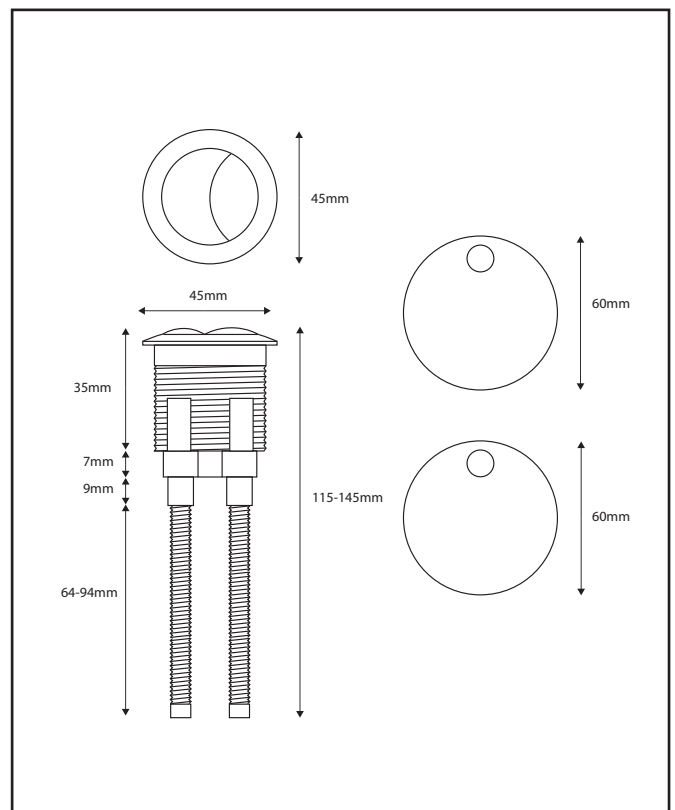

PRODUCT DATA SHEET

White Seat Hinge Cover & Cistern Push Button

Product Code: WHITE-COVER&BUTTON

SCUDO
BEAUTIFUL BATHROOMS

0330 124 7290

sales@scudo.co.uk - www.scudo.co.uk

Scudo is the trading name of Harrison Bathrooms Ltd. Whilst we endeavour to ensure that the product information is accurate we accept no liability for any information given. All images are for illustration purposes only. Product images and specification are subject to change. Measurements are in millimetres and are nominal.

Product Name	WHITE-COVER&BUTTON
Product Description	White Seat Hinge Cover & Cistern Push Button
Product Transportation	
Barcode	5060964935362
Country of origin	CH
Commodity code	3922200000
Product Measurements	
Product Weight (KG)	0.019
Product Width (mm)	60
Product Height (mm)	110
Product Depth (mm)	8
Product Length (mm)	0
Primary Packed Measurements	
Packaged Weight	0.02
Packed Length	115
Packed Width	8
Packed Height	165
Packaging Weights	
Card (kg)	0.001
Paper (kg)	0
Wood (kg)	0
Plastic (kg)	0
Compliance DOP	N/A

General Information	
Construction Material	Plastic
Installation type	N/A
Colour / Finish	White

Dimensions
(measurements in mm)

LIFETIME GUARANTEE

We are confident in our products and we want our customer to be, we proudly give a lifetime guarantee on our taps and showers, further details can be found on our website