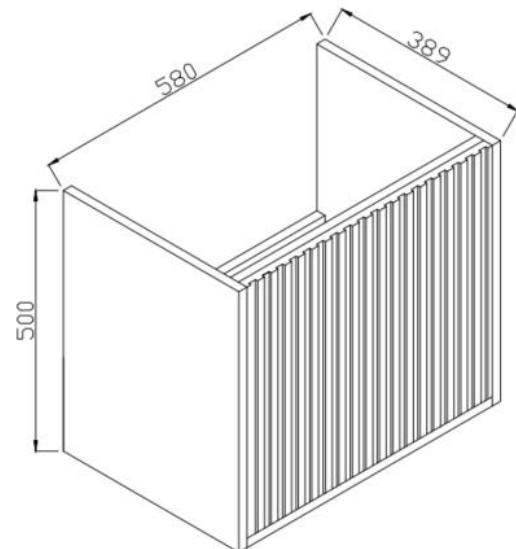

Product Name	ALFIE-FL-600-OAK
Product Description	Alfie 600mm Fluted Vanity Sonoma Oak
Product Transportation	
Barcode	5060991251206
Country of origin	China
Commodity code	6810999000
Product Measurements	
Product Weight (KG)	20
Product Width (mm)	580
Product Height (mm)	500
Product Depth (mm)	389
Product Length (mm)	0
Primary Packed Measurements	
Packaged Weight	21.25
Packed Length	520
Packed Width	410
Packed Height	610
Packaging Weights	
Card (kg)	1.25
Paper (kg)	0
Wood (kg)	0
Plastic (kg)	0.05
Compliance DOP	N/a

General Information	
Construction Material	Particle Board
Installation type	Wall Mounted
Colour / Finish	Sanoma Oak
Furniture Attributes	
Supplied Fully Assembled	Yes
Number Of Drawers	1
Number Of Doors	0
Soft Close Doors / Drawers	Yes
Moisture resistant	Yes
Internal Shelves	0
Door Opening Width (mm)	N/a
Draw Opening Distance (mm)	295
Recommended Concealed Cistern	0
False Draws	No
Number of False Draws	No
Can the door be swapped over to open the opposite way	No
Which side is the door hinge located	N/a
Compatible Furniture Part Code	ALFIE
Compatible Basin Part Code	BASIN005
Handles	
Handle Style	Push to Open
Handle Finish	N/a
Handle Material	N/a
Number of Handles	N/a

Dimensions
(measurements in mm)

LIFETIME GUARANTEE

We are confident in our products and we want our customer to be, we proudly give a lifetime guarantee on our taps and showers, further details can be found on our website.