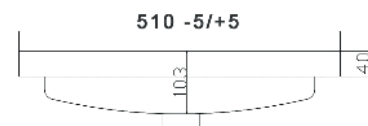

## Muro Plus 500 Ceramic Basin

Product Code: BASIN-515-365-CER

**SCUDO**  
BEAUTIFUL BATHROOMS

0330 124 7290

sales@scudo.co.uk - www.scudo.co.uk

Scudo is the trading name of Harrison Bathrooms Ltd. Whilst we endeavour to ensure that the product information is accurate we accept no liability for any information given. All images are for illustration purposes only. Product images and specification are subject to change. Measurement are in millimetres and are nominal.

Product Name	BASIN-515-365-CER
Product Description	Muro Plus 500 Ceramic Basin
Product Transportation	
Barcode	5060964936017
Country of origin	CH
Commodity code	3922100000
Product Measurements	
Product Weight (KG)	8.6
Product Width (mm)	510
Product Height (mm)	135
Product Depth (mm)	365
Primary Packed Measurements	
Packaged Weight	9.4
Packed Height	160
Packed Width	535
Packed Length	385

General Information	
Construction Material	Ceramic
Installation type	Furniture mounted
Colour / Finish	White
Basin Attributes	
Basin Type	Furniture Mounted
Number of Tap Holes	1
Overflow	Yes
Recommended waste type	Slotted or Universal
Inner Bowl Width (mm)	395
Inner Bowl Length (mm)	200
Inner Bowl Depth (mm)	103

## Dimensions

(measurements in mm)