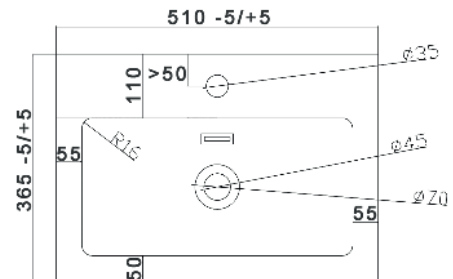

## Muro Plus 500 Ceramic Basin

Product Code: BASIN-515-365-CER

**SCUDO**  
BEAUTIFUL BATHROOMS

0330 124 7290

sales@scudo.co.uk - www.scudo.co.uk

Scudo is the trading name of Harrison Bathrooms Ltd. Whilst we endeavour to ensure that the product information is accurate we accept no liability for any information given. All images are for illustration purposes only. Product images and specification are subject to change. Measurement are in millimetres and are nominal.

Product Name	BASIN-515-365-CER
Product Description	Muro Plus 500 Ceramic Basin
Product Transportation	
Barcode	5060964936017
Country of origin	CH
Commodity code	3922100000
Product Measurements	
Product Weight (KG)	8.6
Product Width (mm)	510
Product Height (mm)	135
Product Depth (mm)	365
Primary Packed Measurements	
Packaged Weight	9.4
Packed Height	160
Packed Width	535
Packed Length	385

General Information	
Construction Material	Ceramic
Installation type	Furniture mounted
Colour / Finish	White
Basin Attributes	
Basin Type	Furniture Mounted
Number of Tap Holes	1
Overflow	Yes
Recommended waste type	Slotted or Universal
Inner Bowl Width (mm)	395
Inner Bowl Length (mm)	200
Inner Bowl Depth (mm)	103

## Dimensions

(measurements in mm)