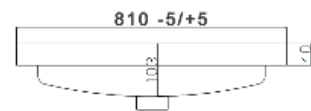

PRODUCT DATA SHEET

Muro Plus 800 Ceramic Basin

Product Code: BASIN-815-365-CER

SCUDO
BEAUTIFUL BATHROOMS

0330 124 7290

sales@scudo.co.uk - www.scudo.co.uk

Scudo is the trading name of Harrison Bathrooms Ltd. Whilst we endeavour to ensure that the product information is accurate we accept no liability for any information given. All images are for illustration purposes only. Product images and specification are subject to change. Measurement are in millimetres and are nominal.

Product Name	BASIN-815-365-CER
Product Description	Muro Plus 800 Ceramic Basin
Product Transportation	
Barcode	5060964936031
Country of origin	CH
Commodity code	3922100000
Product Measurements	
Product Weight (KG)	12.55
Product Width (mm)	810
Product Height (mm)	40
Product Depth (mm)	365
Primary Packed Measurements	
Packaged Weight	13.6
Packed Height	160
Packed Width	835
Packed Length	385

General Information	
Construction Material	Ceramic
Installation type	Furniture mounted
Colour / Finish	White
Basin Attributes	
Basin Type	Furniture Mounted
Number of Tap Holes	1
Overflow	Yes
Recommended waste type	Slotted or Universal
Inner Bowl Width (mm)	695
Inner Bowl Length (mm)	205
Inner Bowl Depth (mm)	103