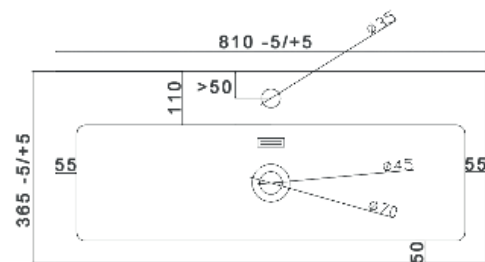

PRODUCT DATA SHEET

Muro Plus 800 Ceramic Basin

Product Code: BASIN-815-365-CER

SCUDO
BEAUTIFUL BATHROOMS

0330 124 7290

sales@scudo.co.uk - www.scudo.co.uk

Scudo is the trading name of Harrison Bathrooms Ltd. Whilst we endeavour to ensure that the product information is accurate we accept no liability for any information given. All images are for illustration purposes only. Product images and specification are subject to change. Measurement are in millimetres and are nominal.

Product Name	BASIN-815-365-CER
Product Description	Muro Plus 800 Ceramic Basin
Product Transportation	
Barcode	5060964936031
Country of origin	CH
Commodity code	3922100000
Product Measurements	
Product Weight (KG)	12.55
Product Width (mm)	810
Product Height (mm)	40
Product Depth (mm)	365
Primary Packed Measurements	
Packaged Weight	13.6
Packed Height	160
Packed Width	835
Packed Length	385

General Information	
Construction Material	Ceramic
Installation type	Furniture mounted
Colour / Finish	White
Basin Attributes	
Basin Type	Furniture Mounted
Number of Tap Holes	1
Overflow	Yes
Recommended waste type	Slotted or Universal
Inner Bowl Width (mm)	695
Inner Bowl Length (mm)	205
Inner Bowl Depth (mm)	103