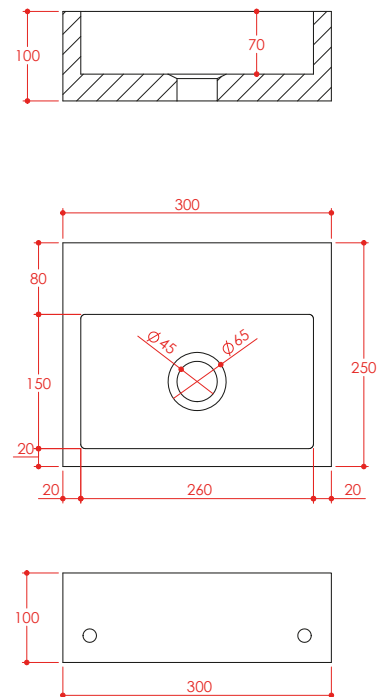

PRODUCT DATA SHEET

Marble Wall Mounted Basin Arabescato 300x250x100 Honed

Product Code: BASINMB-300-ARABESCATO

SCUDO
BEAUTIFUL BATHROOMS

0330 124 7290

sales@scudo.co.uk - www.scudo.co.uk

Scudo is the trading name of Harrison Bathrooms Ltd. Whilst we endeavour to ensure that the product information is accurate we accept no liability for any information given. All images are for illustration purposes only. Product images and specification are subject to change. Measurement are in millimetres and are nominal.

Product Name	BASINMB-300-ARABESCATO
Product Description	Marble Wall Mounted Basin Arabescato 300x250x100 Honed
Product Transportation	
Barcode	5060964936048
Country of origin	CH
Commodity code	6802910090
Product Measurements	
Product Weight (KG)	12.50
Product Width (mm)	300
Product Height (mm)	100
Product Depth (mm)	250
Primary Packed Measurements	
Packaged Weight	13
Packed Height	310
Packed Width	160
Packed Length	360

General Information	
Construction Material	Marble
Installation type	Furniture mounted
Colour / Finish	Arabescato White
Basin Attributes	
Basin Type	Wall Mounted
Number of Tap Holes	0
Overflow	No
Recommended waste type	Unslotted/Universal
Inner Bowl Width (mm)	260
Inner Bowl Length (mm)	150
Inner Bowl Depth (mm)	70