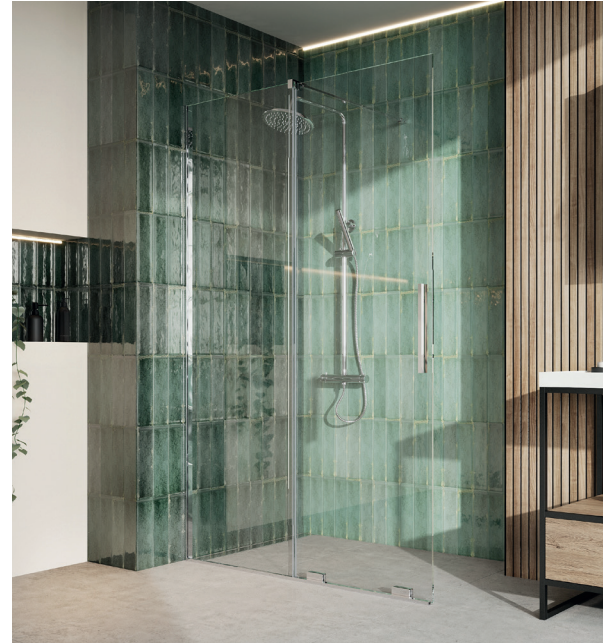

PRODUCT DATA SHEET

Momentum 8mm Sliding Door 1000mm

Product Code: MO-DOOR-1000

SCUDO
BEAUTIFUL BATHROOMS

0330 124 7290

sales@scudo.co.uk - www.scudo.co.uk

Scudo is the trading name of Harrison Bathrooms Ltd. Whilst we endeavour to ensure that the product information is accurate we accept no liability for any information given. All images are for illustration purposes only. Product images and specification are subject to change. Measurement are in millimetres and are nominal.

Product Name	MO-DOOR-1000
Product Description	Momentum 8mm Sliding Door 1000mm
Product Transportation	
Barcode	5060991250360
Country of origin	CH
Commodity code	7610100000
Product Measurements	
Product Weight (KG)	39
Product Width (mm)	950-990
Product Height (mm)	2000
Product Depth (mm)	8
Primary Packed Measurements	
Packaged Weight	41.5
Packed Height	2068
Packed Width	596
Packed Length	77

General Information	
Construction Material	Glass
Installation type	Wall Mounted
Colour / Finish	Clear glass
Enclosure Attributes	
Adjustment	950-990
Toughened Glass	Yes
Aqua-Shield (easy clean)	Yes
Hinge Type	Sliding
Door Type	Single
Frame Type	Frameless
Glass Type	Clear
Radius	N/a
Entry Width	393-432
Door in swing (°)	N/a
Door Out Swing (°)	N/a
Enclosure Shape	Straight
Glass Thickness (mm)	8mm
Profile Finish / Colour	N/a
Profile Material	N/a