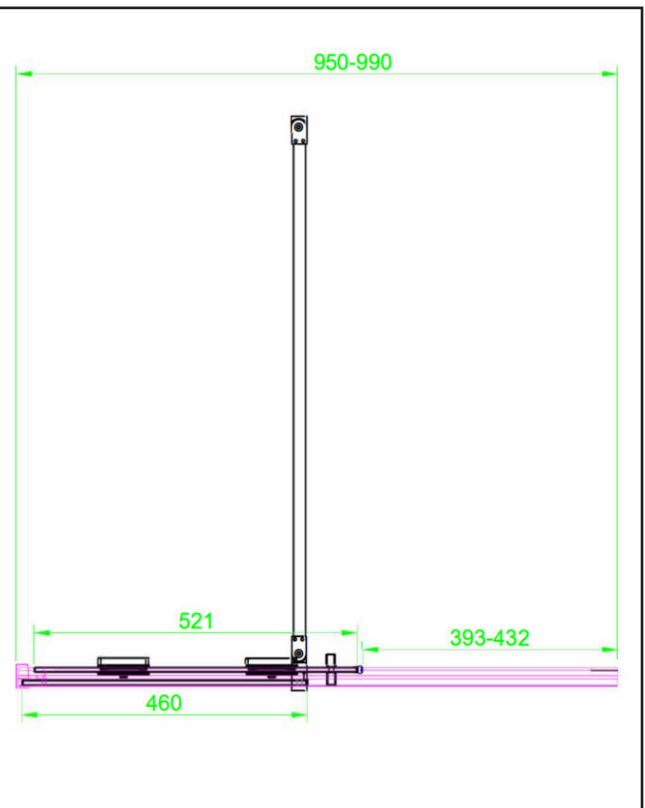

PRODUCT DATA SHEET

Momentum 8mm Sliding Door 1000mm

Product Code: MO-DOOR-1000

SCUDO
BEAUTIFUL BATHROOMS

0330 124 7290

sales@scudo.co.uk - www.scudo.co.uk

Scudo is the trading name of Harrison Bathrooms Ltd. Whilst we endeavour to ensure that the product information is accurate we accept no liability for any information given. All images are for illustration purposes only. Product images and specification are subject to change. Measurement are in millimetres and are nominal.

Product Name	MO-DOOR-1000
Product Description	Momentum 8mm Sliding Door 1000mm
Product Transportation	
Barcode	5060991250360
Country of origin	CH
Commodity code	7610100000
Product Measurements	
Product Weight (KG)	39
Product Width (mm)	950-990
Product Height (mm)	2000
Product Depth (mm)	8
Primary Packed Measurements	
Packaged Weight	41.5
Packed Height	2068
Packed Width	596
Packed Length	77

General Information	
Construction Material	Glass
Installation type	Wall Mounted
Colour / Finish	Clear glass
Enclosure Attributes	
Adjustment	950-990
Toughened Glass	Yes
Aqua-Shield (easy clean)	Yes
Hinge Type	Sliding
Door Type	Single
Frame Type	Frameless
Glass Type	Clear
Radius	N/a
Entry Width	393-432
Door in swing (°)	N/a
Door Out Swing (°)	N/a
Enclosure Shape	Straight
Glass Thickness (mm)	8mm
Profile Finish / Colour	N/a
Profile Material	N/a

Dimensions
(measurements in mm)

LIFETIME GUARANTEE

We are confident in our products and we want our customer to be, we proudly give a lifetime guarantee on our taps and showers, further details can be found on our website