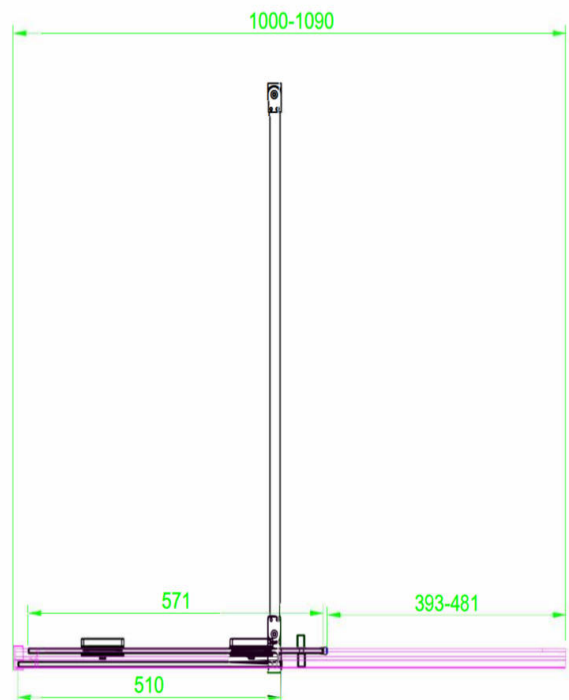

PRODUCT DATA SHEET

Momentum 8mm Sliding Door 1100mm

Product Code: MO-DOOR-1100

SCUDO
BEAUTIFUL BATHROOMS

0330 124 7290

sales@scudo.co.uk - www.scudo.co.uk

Scudo is the trading name of Harrison Bathrooms Ltd. Whilst we endeavour to ensure that the product information is accurate we accept no liability for any information given. All images are for illustration purposes only. Product images and specification are subject to change. Measurement are in millimetres and are nominal.

Product Name	MO-DOOR-1100
Product Description	Momentum 8mm Sliding Door 1100mm
Product Transportation	
Barcode	5060991250360
Country of origin	CH
Commodity code	7610100000
Product Measurements	
Product Weight (KG)	43
Product Width (mm)	1000-1090
Product Height (mm)	2000
Product Depth (mm)	8
Primary Packed Measurements	
Packaged Weight	45.5
Packed Height	2068
Packed Width	596
Packed Length	73

General Information	
Construction Material	Glass
Installation type	Wall Mounted
Colour / Finish	Clear glass
Enclosure Attributes	
Adjustment	1000-1090
Toughened Glass	Yes
Aqua-Shield (easy clean)	Yes
Hinge Type	Sliding
Door Type	Single
Frame Type	Frameless
Glass Type	Clear
Radius	N/a
Entry Width	393-481
Door in swing (°)	N/a
Door Out Swing (°)	N/a
Enclosure Shape	Straight
Glass Thickness (mm)	8mm
Profile Finish / Colour	N/a
Profile Material	N/a

Dimensions
(measurements in mm)

LIFETIME GUARANTEE

We are confident in our products and we want our customer to be, we proudly give a lifetime guarantee on our taps and showers, further details can be found on our website