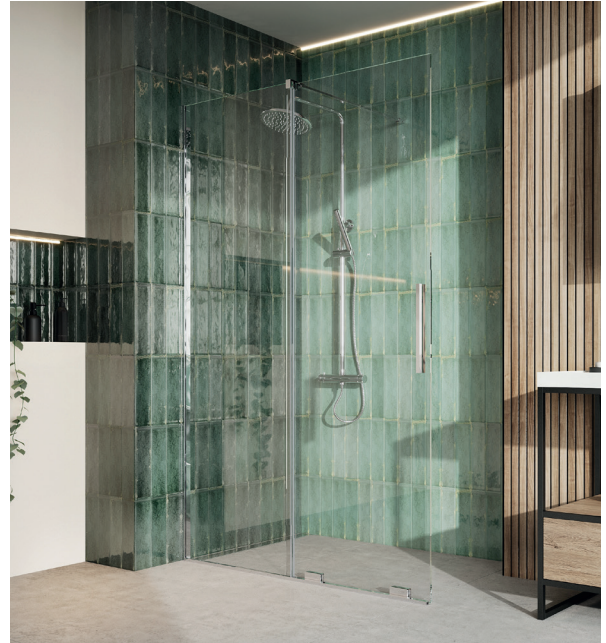

PRODUCT DATA SHEET

Momentum 8mm Sliding Door 1100mm

Product Code: MO-DOOR-1100

SCUDO
BEAUTIFUL BATHROOMS

0330 124 7290

sales@scudo.co.uk - www.scudo.co.uk

Scudo is the trading name of Harrison Bathrooms Ltd. Whilst we endeavour to ensure that the product information is accurate we accept no liability for any information given. All images are for illustration purposes only. Product images and specification are subject to change. Measurement are in millimetres and are nominal.

Product Name	MO-DOOR-1100
Product Description	Momentum 8mm Sliding Door 1100mm
Product Transportation	
Barcode	5060991250360
Country of origin	CH
Commodity code	7610100000
Product Measurements	
Product Weight (KG)	43
Product Width (mm)	1000-1090
Product Height (mm)	2000
Product Depth (mm)	8
Primary Packed Measurements	
Packaged Weight	45.5
Packed Height	2068
Packed Width	596
Packed Length	73

General Information	
Construction Material	Glass
Installation type	Wall Mounted
Colour / Finish	Clear glass
Enclosure Attributes	
Adjustment	1000-1090
Toughened Glass	Yes
Aqua-Shield (easy clean)	Yes
Hinge Type	Sliding
Door Type	Single
Frame Type	Frameless
Glass Type	Clear
Radius	N/a
Entry Width	393-481
Door in swing (°)	N/a
Door Out Swing (°)	N/a
Enclosure Shape	Straight
Glass Thickness (mm)	8mm
Profile Finish / Colour	N/a
Profile Material	N/a