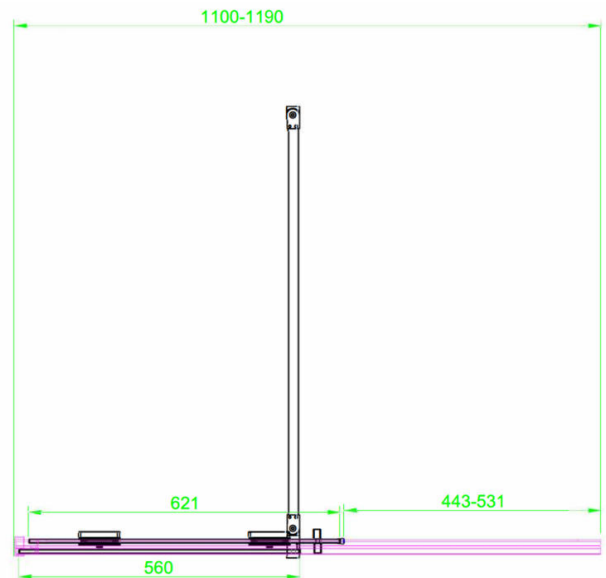

PRODUCT DATA SHEET

Momentum 8mm Sliding Door 1200mm

Product Code: MO-DOOR-1200-P1 / MO-DOOR-1200-P2

SCUDO
BEAUTIFUL BATHROOMS

0330 124 7290

sales@scudo.co.uk - www.scudo.co.uk

Scudo is the trading name of Harrison Bathrooms Ltd. Whilst we endeavour to ensure that the product information is accurate we accept no liability for any information given. All images are for illustration purposes only. Product images and specification are subject to change. Measurement are in millimetres and are nominal.

Product Name	MO-DOOR-1200
Product Description	Momentum 8mm Sliding Door 1200mm
Product Transportation	
Barcode	5060991250384
Country of origin	CH
Commodity code	7610100000
Product Measurements - PACK 1	
Product Weight (KG)	23.50
Product Width (mm)	1100-1190
Product Height (mm)	2000
Product Depth (mm)	8
Primary Packed Measurements - PACK 1	
Packaged Weight	24.75
Packed Height	2068
Packed Width	635
Packed Length	48
Product Measurements - PACK 2	
Product Weight (KG)	23.50
Product Width (mm)	1100-1190
Product Height (mm)	2000
Product Depth (mm)	8
Primary Packed Measurements - PACK 2	
Packaged Weight	24.75
Packed Height	2064
Packed Width	696
Packed Length	48

General Information	
Construction Material	Glass
Installation type	Wall Mounted
Colour / Finish	Clear glass
Enclosure Attributes	
Adjustment	1100-1190
Toughened Glass	Yes
Aqua-Shield (easy clean)	Yes
Hinge Type	Sliding
Door Type	Single
Frame Type	Frameless
Glass Type	Clear
Radius	N/a
Entry Width	443-531
Door in swing (°)	N/a
Door Out Swing (°)	N/a
Enclosure Shape	Straight
Glass Thickness (mm)	8mm
Profile Finish / Colour	N/a
Profile Material	N/a