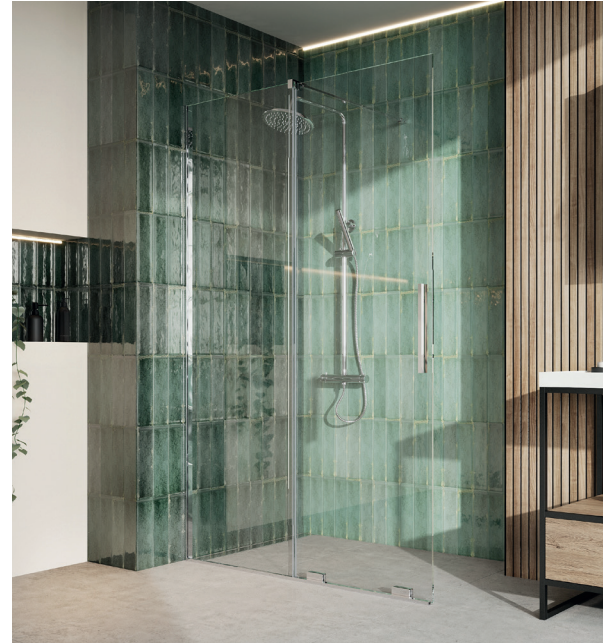

PRODUCT DATA SHEET

Momentum 8mm Sliding Door 1200mm

Product Code: MO-DOOR-1200-P1 / MO-DOOR-1200-P2

SCUDO
BEAUTIFUL BATHROOMS

0330 124 7290

sales@scudo.co.uk - www.scudo.co.uk

Scudo is the trading name of Harrison Bathrooms Ltd. Whilst we endeavour to ensure that the product information is accurate we accept no liability for any information given. All images are for illustration purposes only. Product images and specification are subject to change. Measurement are in millimetres and are nominal.

Product Name	MO-DOOR-1200
Product Description	Momentum 8mm Sliding Door 1200mm
Product Transportation	
Barcode	5060991250384
Country of origin	CH
Commodity code	7610100000
Product Measurements - PACK 1	
Product Weight (KG)	23.50
Product Width (mm)	1100-1190
Product Height (mm)	2000
Product Depth (mm)	8
Primary Packed Measurements - PACK 1	
Packaged Weight	24.75
Packed Height	2068
Packed Width	635
Packed Length	48
Product Measurements - PACK 2	
Product Weight (KG)	23.50
Product Width (mm)	1100-1190
Product Height (mm)	2000
Product Depth (mm)	8
Primary Packed Measurements - PACK 2	
Packaged Weight	24.75
Packed Height	2064
Packed Width	696
Packed Length	48

General Information	
Construction Material	Glass
Installation type	Wall Mounted
Colour / Finish	Clear glass
Enclosure Attributes	
Adjustment	1100-1190
Toughened Glass	Yes
Aqua-Shield (easy clean)	Yes
Hinge Type	Sliding
Door Type	Single
Frame Type	Frameless
Glass Type	Clear
Radius	N/a
Entry Width	443-531
Door in swing (°)	N/a
Door Out Swing (°)	N/a
Enclosure Shape	Straight
Glass Thickness (mm)	8mm
Profile Finish / Colour	N/a
Profile Material	N/a