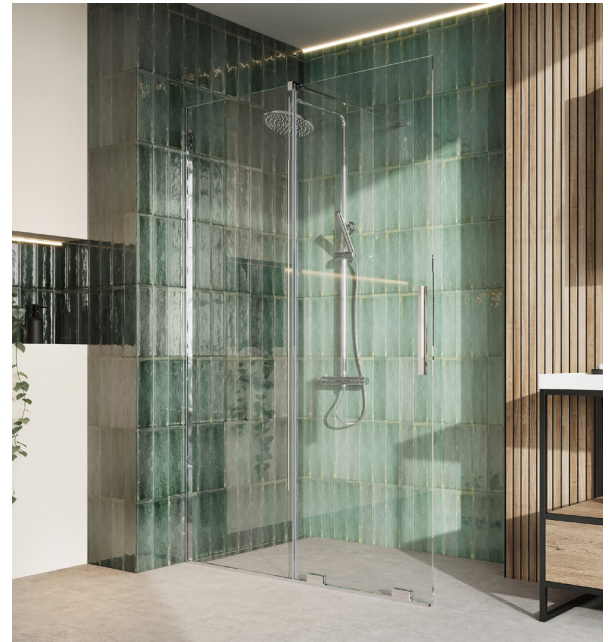

PRODUCT DATA SHEET

Momentum 8mm Sliding Door 1400mm

Product Code: MO-DOOR-1400-P1 / MO-DOOR-1400-P2

SCUDO
BEAUTIFUL BATHROOMS

0330 124 7290

sales@scudo.co.uk - www.scudo.co.uk

Scudo is the trading name of Harrison Bathrooms Ltd. Whilst we endeavour to ensure that the product information is accurate we accept no liability for any information given. All images are for illustration purposes only. Product images and specification are subject to change. Measurement are in millimetres and are nominal.

Product Name	MO-DOOR-1400
Product Description	Momentum 8mm Sliding Door 1400mm
Product Transportation	
Barcode	5060991250391
Country of origin	CH
Commodity code	7610100000
Product Measurements - PACK 1	
Product Weight (KG)	27.5
Product Width (mm)	1300-1390
Product Height (mm)	2000
Product Depth (mm)	8
Primary Packed Measurements - PACK 1	
Packaged Weight	29
Packed Height	2068
Packed Width	735
Packed Length	48
Product Measurements - PACK 2	
Product Weight (KG)	27.5
Product Width (mm)	1300-1390
Product Height (mm)	2000
Product Depth (mm)	8
Primary Packed Measurements - PACK 2	
Packaged Weight	29
Packed Height	2064
Packed Width	796
Packed Length	48

General Information	
Construction Material	Glass
Installation type	Wall Mounted
Colour / Finish	Clear glass
Enclosure Attributes	
Adjustment	1300-1390
Toughened Glass	Yes
Aqua-Shield (easy clean)	Yes
Hinge Type	Sliding
Door Type	Single
Frame Type	Frameless
Glass Type	Clear
Radius	N/a
Entry Width	543-631
Door in swing (°)	N/a
Door Out Swing (°)	N/a
Enclosure Shape	Straight
Glass Thickness (mm)	8mm
Profile Finish / Colour	N/a
Profile Material	N/a