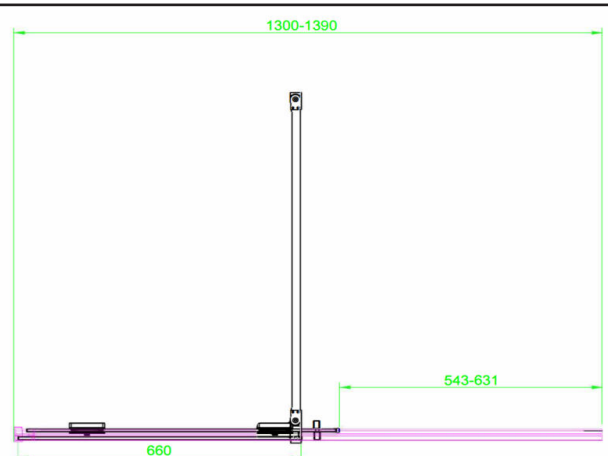

PRODUCT DATA SHEET

Momentum 8mm Sliding Door 1400mm

Product Code: MO-DOOR-1400-P1 / MO-DOOR-1400-P2

SCUDO
BEAUTIFUL BATHROOMS

0330 124 7290

sales@scudo.co.uk - www.scudo.co.uk

Scudo is the trading name of Harrison Bathrooms Ltd. Whilst we endeavour to ensure that the product information is accurate we accept no liability for any information given. All images are for illustration purposes only. Product images and specification are subject to change. Measurement are in millimetres and are nominal.

Product Name	MO-DOOR-1400
Product Description	Momentum 8mm Sliding Door 1400mm
Product Transportation	
Barcode	5060991250391
Country of origin	CH
Commodity code	7610100000
Product Measurements - PACK 1	
Product Weight (KG)	27.5
Product Width (mm)	1300-1390
Product Height (mm)	2000
Product Depth (mm)	8
Primary Packed Measurements - PACK 1	
Packaged Weight	29
Packed Height	2068
Packed Width	735
Packed Length	48
Product Measurements - PACK 2	
Product Weight (KG)	27.5
Product Width (mm)	1300-1390
Product Height (mm)	2000
Product Depth (mm)	8
Primary Packed Measurements - PACK 2	
Packaged Weight	29
Packed Height	2064
Packed Width	796
Packed Length	48

General Information	
Construction Material	Glass
Installation type	Wall Mounted
Colour / Finish	Clear glass
Enclosure Attributes	
Adjustment	1300-1390
Toughened Glass	Yes
Aqua-Shield (easy clean)	Yes
Hinge Type	Sliding
Door Type	Single
Frame Type	Frameless
Glass Type	Clear
Radius	N/a
Entry Width	543-631
Door in swing (°)	N/a
Door Out Swing (°)	N/a
Enclosure Shape	Straight
Glass Thickness (mm)	8mm
Profile Finish / Colour	N/a
Profile Material	N/a