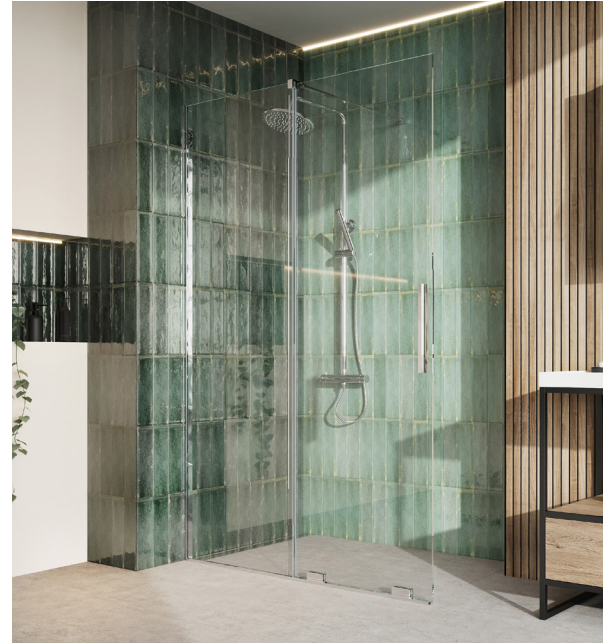

## Momentum 8mm Sliding Door 1500mm

Product Code: MO-DOOR-1500-P1 / MO-DOOR-1500-P2

**SCUDO**  
BEAUTIFUL BATHROOMS

0330 124 7290

sales@scudo.co.uk - www.scudo.co.uk

Scudo is the trading name of Harrison Bathrooms Ltd. Whilst we endeavour to ensure that the product information is accurate we accept no liability for any information given. All images are for illustration purposes only. Product images and specification are subject to change. Measurement are in millimetres and are nominal.

Product Name	MO-DOOR-1500
Product Description	Momentum 8mm Sliding Door 1500mm
Product Transportation	
Barcode	5060991250391
Country of origin	CH
Commodity code	7610100000
Product Measurements - PACK 1	
Product Weight (KG)	29.5
Product Width (mm)	1450-1490
Product Height (mm)	2000
Product Depth (mm)	8
Primary Packed Measurements - PACK 1	
Packaged Weight	31
Packed Height	2068
Packed Width	785
Packed Length	48
Product Measurements - PACK 2	
Product Weight (KG)	29.5
Product Width (mm)	1400-1490
Product Height (mm)	2000
Product Depth (mm)	8
Primary Packed Measurements - PACK 2	
Packaged Weight	31
Packed Height	2068
Packed Width	846
Packed Length	48

General Information	
Construction Material	Glass
Installation type	Wall Mounted
Colour / Finish	Clear glass
Enclosure Attributes	
Adjustment	1400-1490
Toughened Glass	Yes
Aqua-Shield (easy clean)	Yes
Hinge Type	Sliding
Door Type	Single
Frame Type	Frameless
Glass Type	Clear
Radius	N/a
Entry Width	593-681
Door in swing (°)	N/a
Door Out Swing (°)	N/a
Enclosure Shape	Straight
Glass Thickness (mm)	8mm
Profile Finish / Colour	N/a
Profile Material	N/a