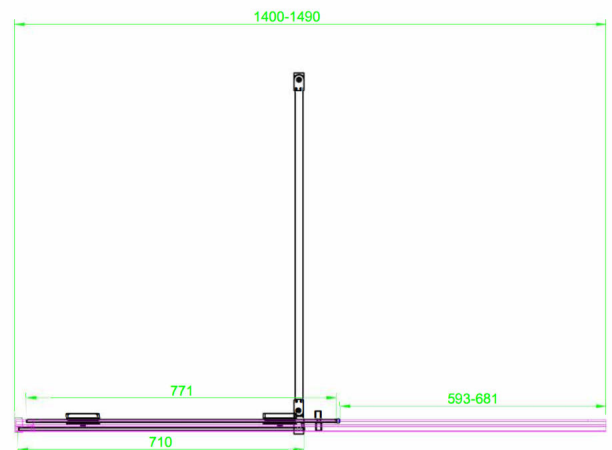

## Momentum 8mm Sliding Door 1500mm

Product Code: MO-DOOR-1500-P1 / MO-DOOR-1500-P2

**SCUDO**  
BEAUTIFUL BATHROOMS

0330 124 7290

sales@scudo.co.uk - www.scudo.co.uk

Scudo is the trading name of Harrison Bathrooms Ltd. Whilst we endeavour to ensure that the product information is accurate we accept no liability for any information given. All images are for illustration purposes only. Product images and specification are subject to change. Measurement are in millimetres and are nominal.

Product Name	MO-DOOR-1500
Product Description	Momentum 8mm Sliding Door 1500mm
Product Transportation	
Barcode	5060991250391
Country of origin	CH
Commodity code	7610100000
Product Measurements - PACK 1	
Product Weight (KG)	29.5
Product Width (mm)	1450-1490
Product Height (mm)	2000
Product Depth (mm)	8
Primary Packed Measurements - PACK 1	
Packaged Weight	31
Packed Height	2068
Packed Width	785
Packed Length	48
Product Measurements - PACK 2	
Product Weight (KG)	29.5
Product Width (mm)	1400-1490
Product Height (mm)	2000
Product Depth (mm)	8
Primary Packed Measurements - PACK 2	
Packaged Weight	31
Packed Height	2068
Packed Width	846
Packed Length	48

General Information	
Construction Material	Glass
Installation type	Wall Mounted
Colour / Finish	Clear glass
Enclosure Attributes	
Adjustment	1400-1490
Toughened Glass	Yes
Aqua-Shield (easy clean)	Yes
Hinge Type	Sliding
Door Type	Single
Frame Type	Frameless
Glass Type	Clear
Radius	N/a
Entry Width	593-681
Door in swing (°)	N/a
Door Out Swing (°)	N/a
Enclosure Shape	Straight
Glass Thickness (mm)	8mm
Profile Finish / Colour	N/a
Profile Material	N/a

## Dimensions

(measurements in mm)