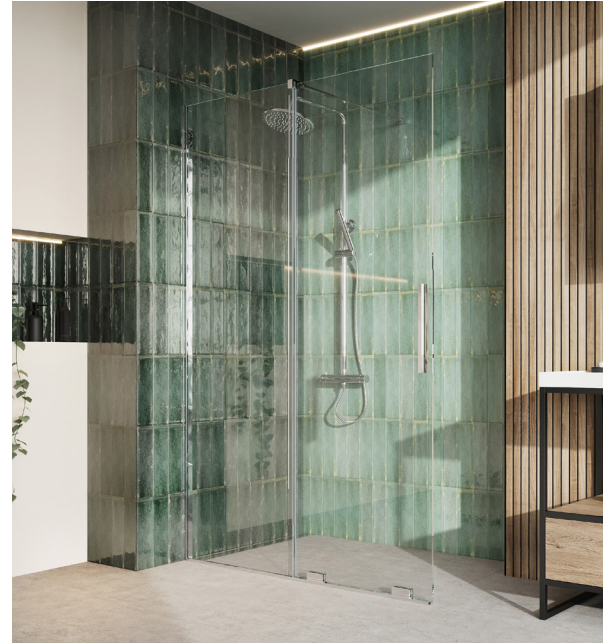

## Momentum 8mm Sliding Door 1600mm

Product Code: MO-DOOR-1600-P1 / MO-DOOR-1600-P2

**SCUDO**  
BEAUTIFUL BATHROOMS

0330 124 7290

sales@scudo.co.uk - www.scudo.co.uk

Scudo is the trading name of Harrison Bathrooms Ltd. Whilst we endeavour to ensure that the product information is accurate we accept no liability for any information given. All images are for illustration purposes only. Product images and specification are subject to change. Measurement are in millimetres and are nominal.

General Information	
Construction Material	Glass
Installation type	Wall Mounted
Colour / Finish	Clear glass
Enclosure Attributes	
Adjustment	1500-1590
Toughened Glass	Yes
Aqua-Shield (easy clean)	Yes
Hinge Type	Sliding
Door Type	Single
Frame Type	Frameless
Glass Type	Clear
Radius	N/a
Entry Width	643-731
Door in swing (°)	N/a
Door Out Swing (°)	N/a
Enclosure Shape	Straight
Glass Thickness (mm)	8mm
Profile Finish / Colour	N/a
Profile Material	N/a