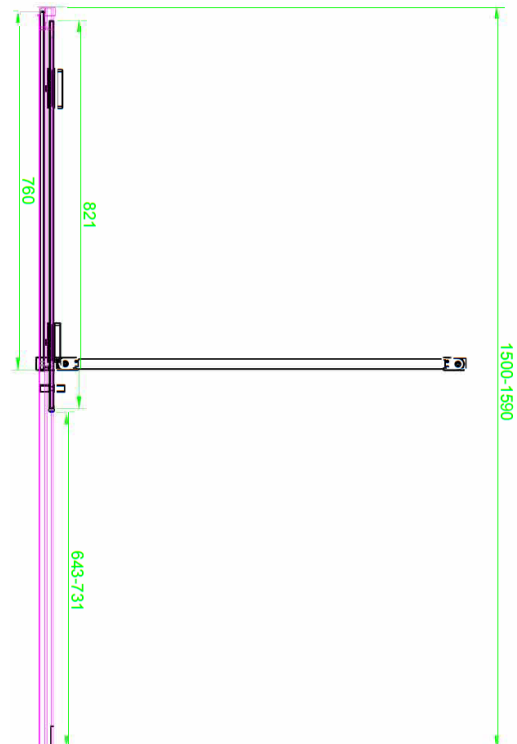

## Momentum 8mm Sliding Door 1600mm

Product Code: MO-DOOR-1600-P1 / MO-DOOR-1600-P2

**SCUDO**  
BEAUTIFUL BATHROOMS

0330 124 7290

sales@scudo.co.uk - www.scudo.co.uk

Scudo is the trading name of Harrison Bathrooms Ltd. Whilst we endeavour to ensure that the product information is accurate we accept no liability for any information given. All images are for illustration purposes only. Product images and specification are subject to change. Measurement are in millimetres and are nominal.

Product Name	MO-DOOR-1600
Product Description	Momentum 8mm Sliding Door 1600mm
Product Transportation	
Barcode	5060991250414
Country of origin	CH
Commodity code	7610100000
Product Measurements - PACK 1	
Product Weight (KG)	31.50
Product Width (mm)	1500-1590
Product Height (mm)	2000
Product Depth (mm)	8
Primary Packed Measurements - PACK 1	
Packaged Weight	33.25
Packed Height	2068
Packed Width	835
Packed Length	48
Product Measurements - PACK 2	
Product Weight (KG)	31.50
Product Width (mm)	1500-1590
Product Height (mm)	2000
Product Depth (mm)	8
Primary Packed Measurements - PACK 2	
Packaged Weight	33.25
Packed Height	2064
Packed Width	896
Packed Length	48

General Information	
Construction Material	Glass
Installation type	Wall Mounted
Colour / Finish	Clear glass
Enclosure Attributes	
Adjustment	1500-1590
Toughened Glass	Yes
Aqua-Shield (easy clean)	Yes
Hinge Type	Sliding
Door Type	Single
Frame Type	Frameless
Glass Type	Clear
Radius	N/a
Entry Width	643-731
Door in swing (°)	N/a
Door Out Swing (°)	N/a
Enclosure Shape	Straight
Glass Thickness (mm)	8mm
Profile Finish / Colour	N/a
Profile Material	N/a

### Dimensions (measurements in mm)