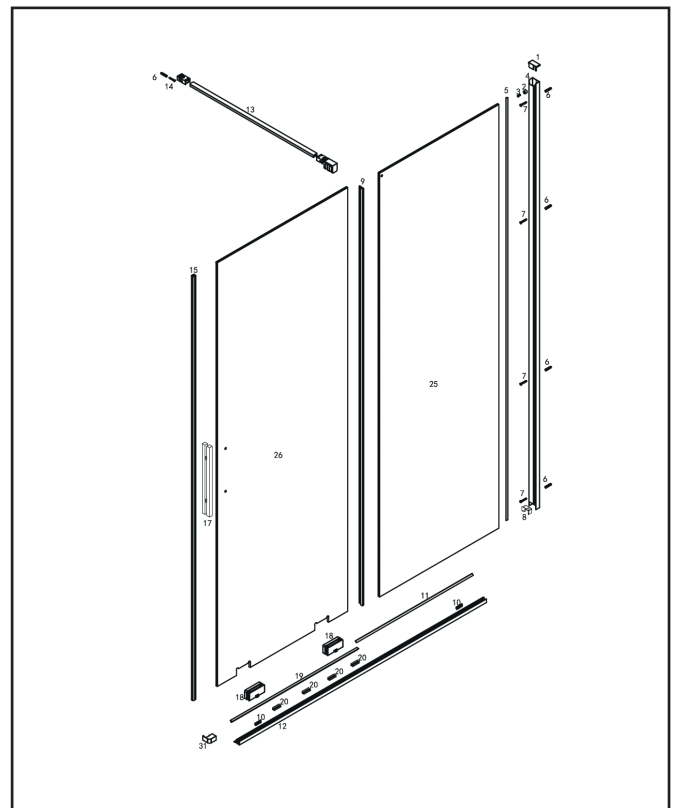

Product Name	MO-DOORPACK-BLACK
Product Description	Momentum Door Pack Black
Product Transportation	
Barcode	5060991250438
Country of origin	China
Commodity code	7610100000
Product Measurements	
Product Weight (KG)	4.5
Product Width (mm)	Variable
Product Height (mm)	Variable
Product Depth (mm)	Variable
Primary Packed Measurements	
Packaged Weight	4.8
Packed Height	2020
Packed Width	140
Packed Length	55

**Dimensions**  
(measurements in mm)