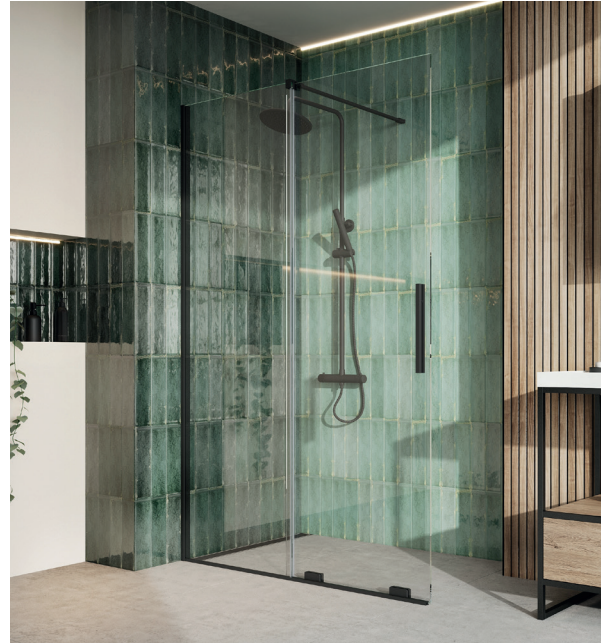

PRODUCT DATA SHEET

Momentum Door Pack Black

Product Code: MO-DOORPACK-BLACK

SCUDO
BEAUTIFUL BATHROOMS

0330 124 7290

sales@scudo.co.uk - www.scudo.co.uk

Scudo is the trading name of Harrison Bathrooms Ltd. Whilst we endeavour to ensure that the product information is accurate we accept no liability for any information given. All images are for illustration purposes only. Product images and specification are subject to change. Measurement are in millimetres and are nominal.

Product Name	MO-DOORPACK-BLACK
Product Description	Momentum Door Pack Black
Product Transportation	
Barcode	5060991250438
Country of origin	China
Commodity code	7610100000
Product Measurements	
Product Weight (KG)	4.5
Product Width (mm)	Variable
Product Height (mm)	Variable
Product Depth (mm)	Variable
Primary Packed Measurements	
Packaged Weight	4.8
Packed Height	2020
Packed Width	140
Packed Length	55

General Information	
Construction Material	Aluminum, Plastic
Installation type	Wall Mounted
Colour / Finish	Matte Black
Enclosure Attributes	
Adjustment	N/a
Toughened Glass	N/a
Aqua-Shield (easy clean)	N/a
Hinge Type	N/a
Door Type	N/a
Frame Type	N/a
Glass Type	N/a
Radius	N/a
Entry Width	N/a
Door in swing (°)	N/a
Door Out Swing (°)	N/a
Enclosure Shape	N/a
Glass Thickness (mm)	N/a
Profile Finish / Colour	Electrophoresis coating
Profile Material	Aluminium

Dimensions
(measurements in mm)

LIFETIME GUARANTEE

We are confident in our products and we want our customer to be, we proudly give a lifetime guarantee on our taps and showers, further details can be found on our website