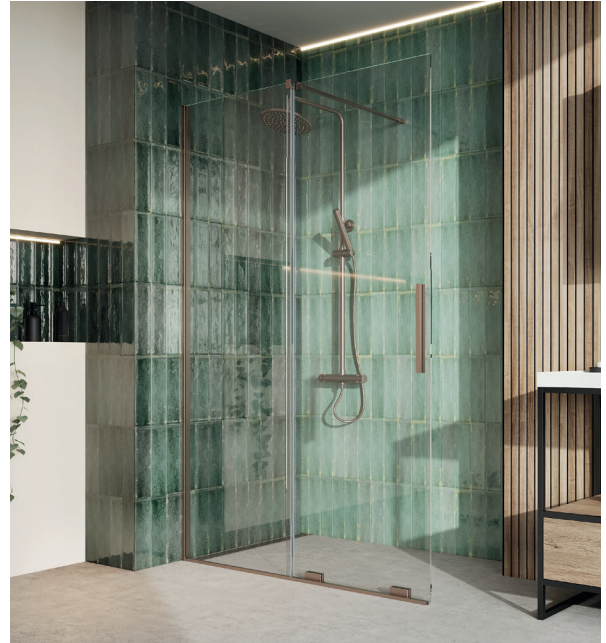

**SCUDO**  
BEAUTIFUL BATHROOMS

0330 124 7290

sales@scudo.co.uk - www.scudo.co.uk

Scudo is the trading name of Harrison Bathrooms Ltd. Whilst we endeavour to ensure that the product information is accurate we accept no liability for any information given. All images are for illustration purposes only. Product images and specification are subject to change. Measurement are in millimetres and are nominal.