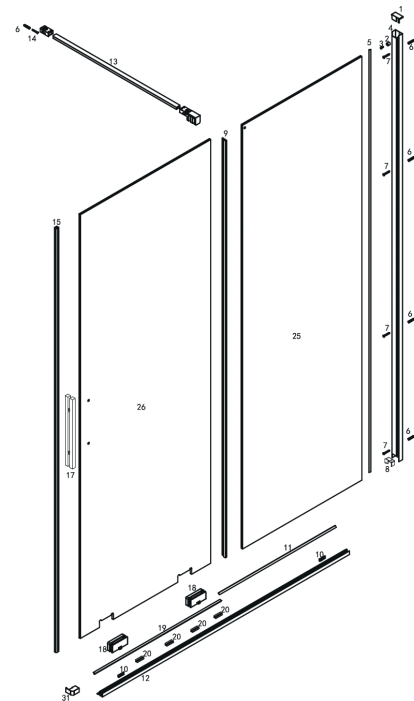

## Momentum Door Pack Brushed Bronze

Product Code: MO-DOORPACK-BRONZE

Product Name	MO-DOORPACK-BRONZE
Product Description	Momentum Door Pack Brushed Bronze
Product Transportation	
Barcode	5060991250445
Country of origin	China
Commodity code	7610100000
Product Measurements	
Product Weight (KG)	4.5
Product Width (mm)	Variable
Product Height (mm)	Variable
Product Depth (mm)	Variable
Primary Packed Measurements	
Packaged Weight	4.8
Packed Height	2020
Packed Width	140
Packed Length	55

**Dimensions**  
(measurements in mm)