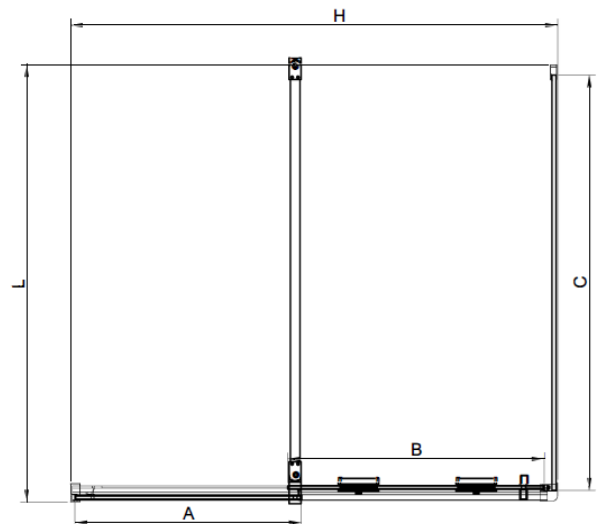

PRODUCT DATA SHEET

Momentum 8mm Side Panel 700mm

Product Code: MO-SIDEPANEL-700

Product Name	MO-SIDEPANEL-700
Product Description	Momentum 8mm Side Panel 700mm
Product Transportation	
Barcode	5060991250537
Country of origin	CH
Commodity code	7610100000
Product Measurements	
Product Weight (KG)	26.00
Product Width (mm)	675-690
Product Height (mm)	2000
Product Depth (mm)	8
Primary Packed Measurements	
Packaged Weight	28.5
Packed Height	2085
Packed Width	720
Packed Length	50

General Information	
Construction Material	Glass
Installation type	Wall Mounted
Colour / Finish	Clear glass
Enclosure Attributes	
Adjustment	675-690
Toughened Glass	Yes
Aqua-Shield (easy clean)	Yes
Hinge Type	N/a
Door Type	N/a
Frame Type	Frameless
Glass Type	Clear
Radius	N/a
Entry Width	N/a
Door in swing (°)	N/a
Door Out Swing (°)	N/a
Enclosure Shape	Straight
Glass Thickness (mm)	8mm
Profile Finish / Colour	N/a
Profile Material	N/a

NO	Width	A	B	L	C	Opening Size
1	1000	460	521	700	645	373-413
2	1100	510	571	760	705	423-463
3	1200	560	621	800	745	473-513
4	1400	660	721	900	845	573-613
5	1500	710	771			623-663
6	1600	760	821			673-713
7	1700	810	871			723-763