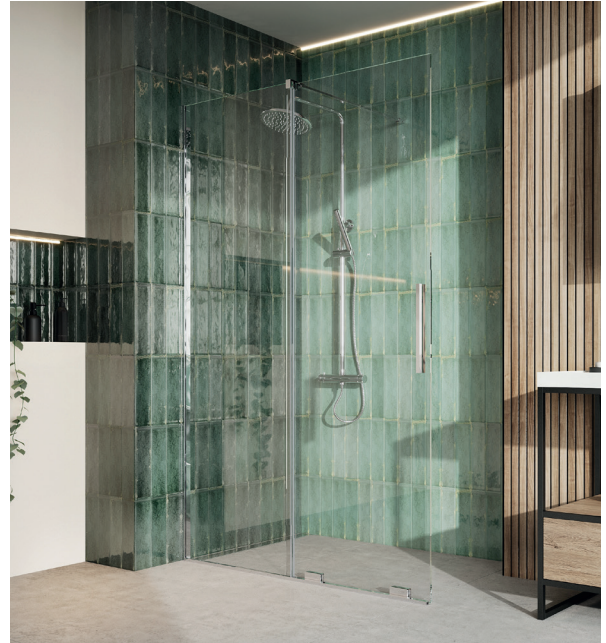

PRODUCT DATA SHEET

Momentum 8mm Side Panel 700mm

Product Code: MO-SIDEPANEL-700

Product Name	MO-SIDEPANEL-700
Product Description	Momentum 8mm Side Panel 700mm
Product Transportation	
Barcode	5060991250537
Country of origin	CH
Commodity code	7610100000
Product Measurements	
Product Weight (KG)	26.00
Product Width (mm)	675-690
Product Height (mm)	2000
Product Depth (mm)	8
Primary Packed Measurements	
Packaged Weight	28.5
Packed Height	2085
Packed Width	720
Packed Length	50

General Information	
Construction Material	Glass
Installation type	Wall Mounted
Colour / Finish	Clear glass
Enclosure Attributes	
Adjustment	675-690
Toughened Glass	Yes
Aqua-Shield (easy clean)	Yes
Hinge Type	N/a
Door Type	N/a
Frame Type	Frameless
Glass Type	Clear
Radius	N/a
Entry Width	N/a
Door in swing (°)	N/a
Door Out Swing (°)	N/a
Enclosure Shape	Straight
Glass Thickness (mm)	8mm
Profile Finish / Colour	N/a
Profile Material	N/a

SCUDO
BEAUTIFUL BATHROOMS

0330 124 7290

sales@scudo.co.uk - www.scudo.co.uk

Scudo is the trading name of Harrison Bathrooms Ltd. Whilst we endeavour to ensure that the product information is accurate we accept no liability for any information given. All images are for illustration purposes only. Product images and specification are subject to change. Measurement are in millimetres and are nominal.