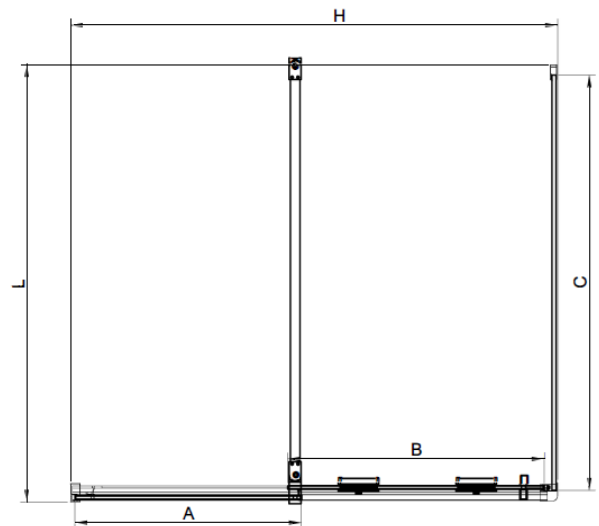

## Momentum 8mm Side Panel 760mm

Product Code: MO-SIDEPANEL-760

**SCUDO**  
BEAUTIFUL BATHROOMS

0330 124 7290

sales@scudo.co.uk - www.scudo.co.uk

Scudo is the trading name of Harrison Bathrooms Ltd. Whilst we endeavour to ensure that the product information is accurate we accept no liability for any information given. All images are for illustration purposes only. Product images and specification are subject to change. Measurement are in millimetres and are nominal.

Product Name	MO-SIDEPANEL-760
Product Description	Momentum 8mm Side Panel 760mm
Product Transportation	
Barcode	5060991250544
Country of origin	CH
Commodity code	7610100000
Product Measurements	
Product Weight (KG)	28.5
Product Width (mm)	735-750
Product Height (mm)	2000
Product Depth (mm)	8
Primary Packed Measurements	
Packaged Weight	28.5
Packed Height	2085
Packed Width	780
Packed Length	50

NO	Width	A	B	L	C	Opening Size
1	1000	460	521	700	645	373-413
2	1100	510	571	760	705	423-463
3	1200	560	621	800	745	473-513
4	1400	660	721	900	845	573-613
5	1500	710	771			623-663
6	1600	760	821			673-713
7	1700	810	871			723-763

## Dimensions

(measurements in mm)