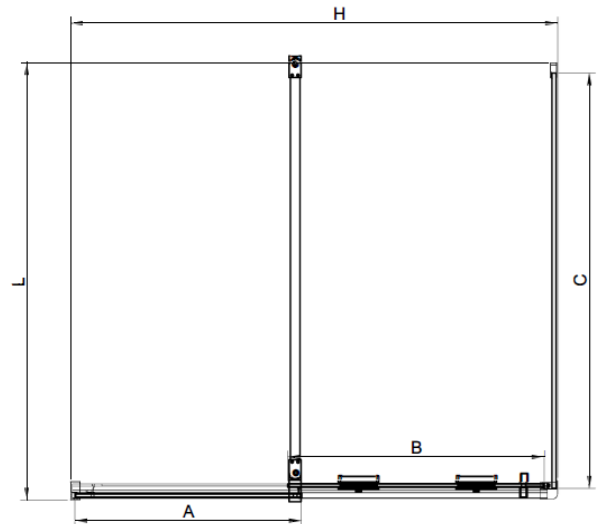

PRODUCT DATA SHEET

Momentum 8mm Side Panel 800mm

Product Code: MO-SIDEPANEL-800

SCUDO
BEAUTIFUL BATHROOMS

0330 124 7290

sales@scudo.co.uk - www.scudo.co.uk

Scudo is the trading name of Harrison Bathrooms Ltd. Whilst we endeavour to ensure that the product information is accurate we accept no liability for any information given. All images are for illustration purposes only. Product images and specification are subject to change. Measurement are in millimetres and are nominal.

Product Name	MO-SIDEPANEL-800
Product Description	Momentum 8mm Side Panel 800mm
Product Transportation	
Barcode	5060991250551
Country of origin	CH
Commodity code	7610100000
Product Measurements	
Product Weight (KG)	28.5
Product Width (mm)	775-790
Product Height (mm)	2000
Product Depth (mm)	8
Primary Packed Measurements	
Packaged Weight	28.5
Packed Height	2085
Packed Width	780
Packed Length	50

General Information	
Construction Material	Glass
Installation type	Wall Mounted
Colour / Finish	Clear glass
Enclosure Attributes	
Adjustment	775-790
Toughened Glass	Yes
Aqua-Shield (easy clean)	Yes
Hinge Type	N/a
Door Type	N/a
Frame Type	Frameless
Glass Type	Clear
Radius	N/a
Entry Width	N/a
Door in swing (°)	N/a
Door Out Swing (°)	N/a
Enclosure Shape	Straight
Glass Thickness (mm)	8mm
Profile Finish / Colour	N/a
Profile Material	N/a

NO	Width	A	B	L	C	Opening Size
1	1000	460	521	700	645	373-413
2	1100	510	571	760	705	423-463
3	1200	560	621	800	745	473-513
4	1400	660	721	900	845	573-613
5	1500	710	771			623-663
6	1600	760	821			673-713
7	1700	810	871			723-763