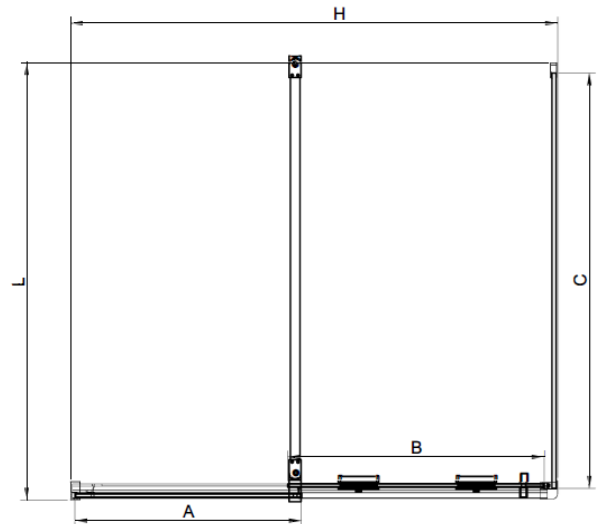

## Momentum 8mm Side Panel 900mm

Product Code: MO-SIDEPANEL-900

**SCUDO**  
BEAUTIFUL BATHROOMS

0330 124 7290

sales@scudo.co.uk - www.scudo.co.uk

Scudo is the trading name of Harrison Bathrooms Ltd. Whilst we endeavour to ensure that the product information is accurate we accept no liability for any information given. All images are for illustration purposes only. Product images and specification are subject to change. Measurement are in millimetres and are nominal.

Product Name	MO-SIDEPANEL-900
Product Description	Momentum 8mm Side Panel 800mm
Product Transportation	
Barcode	5060991250568
Country of origin	CH
Commodity code	7610100000
Product Measurements	
Product Weight (KG)	34
Product Width (mm)	875-890
Product Height (mm)	2000
Product Depth (mm)	8
Primary Packed Measurements	
Packaged Weight	37
Packed Height	2085
Packed Width	920
Packed Length	50

NO	Width	A	B	L	C	Opening Size
1	1000	460	521	700	645	373-413
2	1100	510	571	760	705	423-463
3	1200	560	621	800	745	473-513
4	1400	660	721	900	845	573-613
5	1500	710	771			623-663
6	1600	760	821			673-713
7	1700	810	871			723-763

## Dimensions

(measurements in mm)