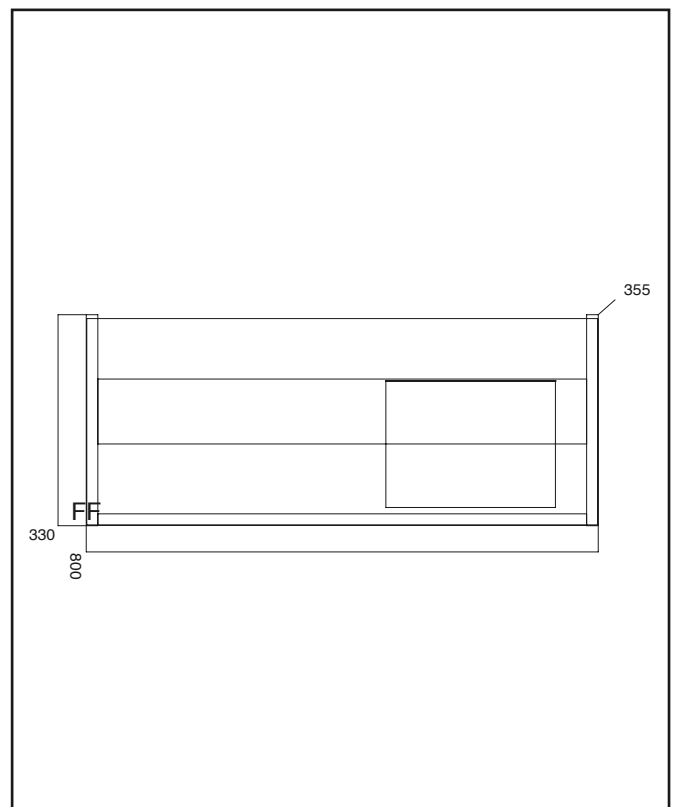

PRODUCT DATA SHEET

Muro 800 Basin Cab Gloss White

Product Code: MURO-800BASIN-CAB-GWTE

SCUDO
BEAUTIFUL BATHROOMS

0330 124 7290

sales@scudo.co.uk - www.scudo.co.uk

Scudo is the trading name of Harrison Bathrooms Ltd. Whilst we endeavour to ensure that the product information is accurate we accept no liability for any information given. All images are for illustration purposes only. Product images and specification are subject to change. Measurement are in millimetres and are nominal.

Product Measurements	
Product Weight:	20kg
Product Width:	800mm
Product Height:	330mm
Product Depth:	355mm
Product Length:	N/A
Product Transportation	
Barcode:	5060500647810
Country of Origin:	China
Comodity Code:	9403609000
Primary Packed Measurements	
Packaged Weight:	22kg
Packaged Length:	455mm
Packaged Width:	900mm
Packaged Height:	430mm
Packaging Weight	
Card:	1.55kg
Paper:	N/A
Wood:	N/A
Plastic:	N/A
General Information	
Construction Material:	MFC
Installation Type:	Wall Mounted
Colour / Finish:	Gloss White
Furniture Attributes	
Supplied Fully Assembled:	Yes
Number of Drawer:	1
Number of Doors:	0
Soft Close Doors/Drawer:	Yes
Moisture Resistant:	Yes
Internal Shelves:	0
Door Opening Width:	N/A
Draw Opening Distance:	220mm
Advised Concealed Cistern:	N/A
False Draws:	N/A
Number of False Draws:	N/A
Reversible Doors:	N/A
Hinge Location:	N/A
Compatible Furniture Code:	MURO-WCUNIT-GWTE
Compatible Basin Code:	BASIN-815-365-CER
Handles	
Handle Styles:	Top Plate
Handle Finish:	Chrome
Handle Material:	Steel
Number of Handles:	1
Compliance DOP	
N/A	