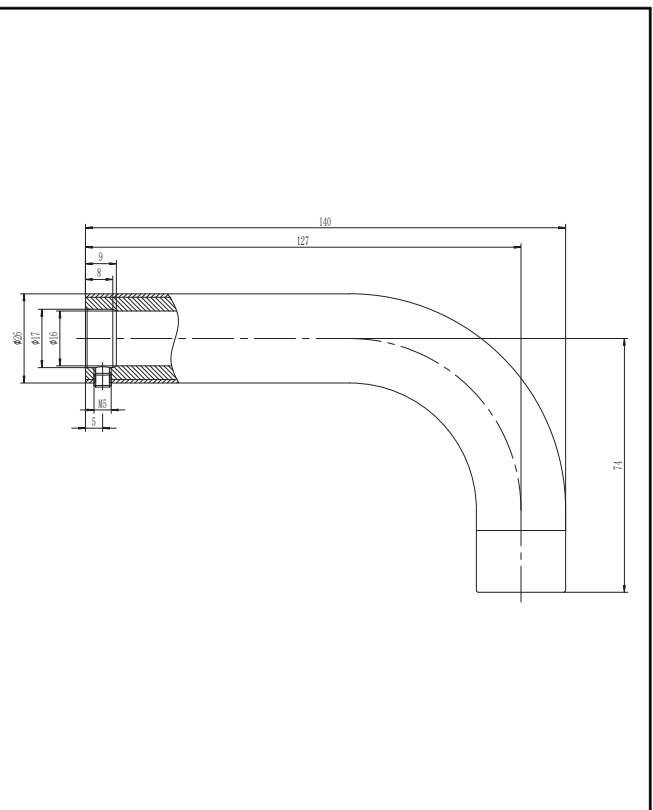

PRODUCT DATA SHEET

Core Cloakroom Brass Spout 140mm Matte Black

Product Code: NU-051

SCUDO
BEAUTIFUL BATHROOMS

0330 124 7290

sales@scudo.co.uk - www.scudo.co.uk

Scudo is the trading name of Harrison Bathrooms Ltd. Whilst we endeavour to ensure that the product information is accurate we accept no liability for any information given. All images are for illustration purposes only. Product images and specification are subject to change. Measurements are in millimetres and are nominal.

Product Name	NU-051
Product Description	Core cloakroom brass spout 140mm Matte Black
Product Transportation	
Barcode	5060991251077
Country of origin	CH
Commodity code	8481809000
Product Measurements	
Product Weight (KG)	1.2
Product Width (mm)	26
Product Height (mm)	88
Product Depth (mm)	140
Primary Packed Measurements	
Packaged Weight	1.75
Packed Height	100
Packed Width	100
Packed Length	160

General Information	
Construction Material	Brass
Installation type	Core Wall Tap
Colour / Finish	Matte Black
Tap / Shower Attributes	
Minimum Operating Pressure (bar)	N/a
Maximum Operating Pressure (bar)	N/a
Flexible Tails Included	N/a
Number of tap holes required	N/a
Handle Type	N/a
Swivel Spout	N/a
Inlet Connection	N/a
Outlet Connection	N/a
Tap Hole Diameter (mm)	N/a
Tap Type description	Spout
Includes Waste	N/a
Valve / Cartridge Type	N/a
Flow Rates	
0.2bar (l/min)	N/a
0.5bar (l/min)	N/a
1bar (l/min)	N/a
2bar (l/min)	N/a
3bar (l/min)	N/a
5bar (l/min)	N/a