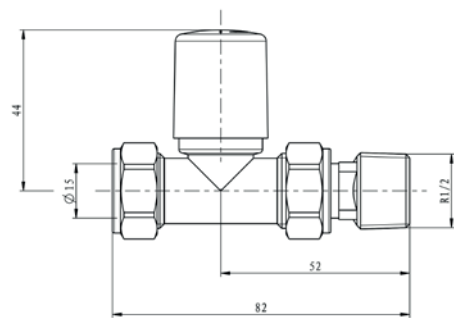

PRODUCT DATA SHEET

Towel Rail Valves

Product Code: TRV001

SCUDO
BEAUTIFUL BATHROOMS

0330 124 7290

sales@scudo.co.uk - www.scudo.co.uk

Scudo is the trading name of Harrison Bathrooms Ltd. Whilst we endeavour to ensure that the product information is accurate we accept no liability for any information given. All images are for illustration purposes only. Product images and specification are subject to change. Measurement are in millimetres and are nominal.

Product Name	TRV001
Product Description	Modern Towel Rail Valves Straight (Pair)
Product Transportation	
Barcode	5060500641603
Country of origin	CH
Commodity code	8481804090
Product Measurements	
Product Weight (KG)	0.383
Product Width (mm)	The same as Length
Product Height (mm)	51.5
Product Depth (mm)	No
Product Length (mm)	82
Primary Packed Measurements	
Packaged Weight	0.407
Packed Length	145
Packed Width	90
Packed Height	35
Packaging Weights	
Card (kg)	0.024
Paper (kg)	0
Wood (kg)	0
Plastic (kg)	0.5
Compliance DOP	HBD0C088 & HBD0C089

General Information	
Construction Material	Brass
Installation type	Valve
Colour / Finish	Chrome plated
Heating Valve Specification	
Type	Straight
Shape	Round
Thermostatic	No
Connection Size (Ø)	1/2 BSP
Element Specification	
Rated Power Supply	N/a
Wattage (W)	N/a
Supplied with dual fuel T Piece	N/a
IP Rating	N/a

Dimensions
(measurements in mm)