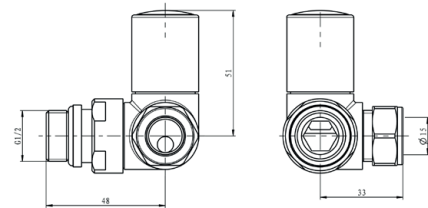

PRODUCT DATA SHEET

Corner Rail Valves Chrome

Product Code: TRV003

SCUDO
BEAUTIFUL BATHROOMS

0330 124 7290

sales@scudo.co.uk - www.scudo.co.uk

Scudo is the trading name of Harrison Bathrooms Ltd. Whilst we endeavour to ensure that the product information is accurate we accept no liability for any information given. All images are for illustration purposes only. Product images and specification are subject to change. Measurement are in millimetres and are nominal.

Product Name	TRV003
Product Description	Modern Towel Rail Corner Valves (Pair)
Product Transportation	
Barcode	5060500641627
Country of origin	CH
Commodity code	8481804090
Product Measurements	
Product Weight (KG)	0.569
Product Width (mm)	The same as Length
Product Height (mm)	58.5
Product Depth (mm)	No
Product Length (mm)	48&33
Primary Packed Measurements	
Packaged Weight	0.595
Packed Length	140
Packed Width	80
Packed Height	55
Packaging Weights	
Card (kg)	0.024
Paper (kg)	0
Wood (kg)	0
Plastic (kg)	0
Compliance DOP	HBD0C088 & HBD0C089

General Information	
Construction Material	Brass
Installation type	Fixture
Colour / Finish	Chrome plated
Heating Valve Specification	
Type	Corner
Shape	Round
Thermostatic	No
Connection Size (Ø)	1/2 BSP
Element Specification	
Rated Power Supply	N/a
Wattage (W)	N/a
Supplied with dual fuel T Piece	N/a
IP Rating	N/a

Dimensions
(measurements in mm)