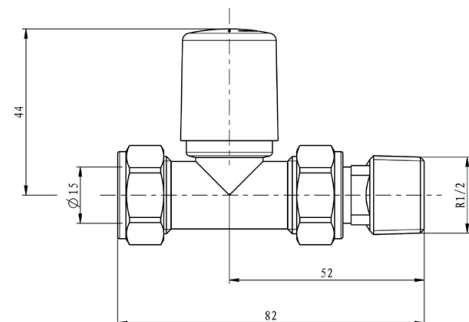

PRODUCT DATA SHEET

Towel Rail Straight Valves Black

Product Code: TRV004

SCUDO
BEAUTIFUL BATHROOMS

0330 124 7290

sales@scudo.co.uk - www.scudo.co.uk

Scudo is the trading name of Harrison Bathrooms Ltd. Whilst we endeavour to ensure that the product information is accurate we accept no liability for any information given. All images are for illustration purposes only. Product images and specification are subject to change. Measurements are in millimetres and are nominal.

Product Name	TRV004
Product Description	Black Modern Towel Rail Valves Straight (Pair)
Product Transportation	
Barcode	5060500646127
Country of origin	CH
Commodity code	8481804090
Product Measurements	
Product Weight (KG)	0.381
Product Width (mm)	The same as Length
Product Height (mm)	51.5
Product Depth (mm)	No
Product Length (mm)	82
Primary Packed Measurements	
Packaged Weight	0.407
Packed Length	145
Packed Width	90
Packed Height	35
Packaging Weights	
Card (kg)	0.024
Paper (kg)	0
Wood (kg)	0
Plastic (kg)	0.003
Compliance DOP	HBDOC088 & HBDOC089

General Information	
Construction Material	Brass
Installation type	Fixture
Colour / Finish	Black
Heating Valve Specification	
Type	Straight
Shape	Round
Thermostatic	No
Connection Size (Ø)	1/2 BSP
Element Specification	
Rated Power Supply	N/a
Wattage (W)	N/a
Supplied with dual fuel T Piece	N/a
IP Rating	N/a

Dimensions
(measurements in mm)