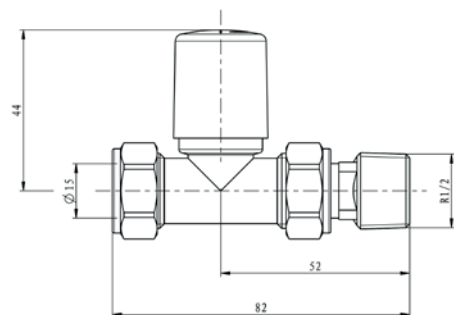

PRODUCT DATA SHEET

Towel Rail Valves

Product Code: TRV007

SCUDO
BEAUTIFUL BATHROOMS

0330 124 7290

sales@scudo.co.uk - www.scudo.co.uk

Scudo is the trading name of Harrison Bathrooms Ltd. Whilst we endeavour to ensure that the product information is accurate we accept no liability for any information given. All images are for illustration purposes only. Product images and specification are subject to change. Measurement are in millimetres and are nominal.

Product Name	TRV007
Product Description	Modern Towel Rail Valves Straight (Pair)
Product Transportation	
Barcode	5060766128474
Country of origin	CH
Commodity code	8481804090
Product Measurements	
Product Weight (KG)	0.383
Product Width (mm)	The same as Length
Product Height (mm)	51.5
Product Depth (mm)	No
Product Length (mm)	82
Primary Packed Measurements	
Packaged Weight	0.407
Packed Length	145
Packed Width	90
Packed Height	35
Packaging Weights	
Card (kg)	0.024
Paper (kg)	0
Wood (kg)	0
Plastic (kg)	0.5
Compliance DOP	HBD0C088 & HBD0C089

General Information	
Construction Material	Brass
Installation type	Valve
Colour / Finish	Anthracite
Heating Valve Specification	
Type	Straight
Shape	Round
Thermostatic	No
Connection Size (Ø)	1/2 BSP
Element Specification	
Rated Power Supply	N/a
Wattage (W)	N/a
Supplied with dual fuel T Piece	N/a
IP Rating	N/a

Dimensions
(measurements in mm)