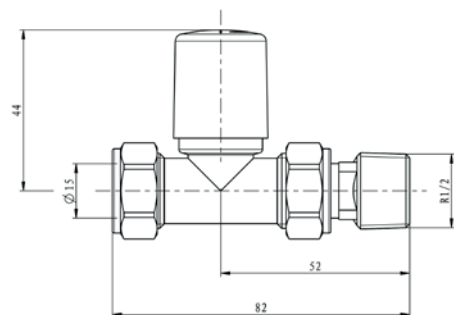

## Towel Rail Valves

Product Code: TRV013

**SCUDO**  
BEAUTIFUL BATHROOMS

0330 124 7290

sales@scudo.co.uk - www.scudo.co.uk

Scudo is the trading name of Harrison Bathrooms Ltd. Whilst we endeavour to ensure that the product information is accurate we accept no liability for any information given. All images are for illustration purposes only. Product images and specification are subject to change. Measurement are in millimetres and are nominal.

Product Name	TRV013
Product Description	Modern Towel Rail Valves Straight (Pair)
Product Transportation	
Barcode	5060964932163
Country of origin	CH
Commodity code	8481804090
Product Measurements	
Product Weight (KG)	0.383
Product Width (mm)	The same as Length
Product Height (mm)	51.5
Product Depth (mm)	No
Product Length (mm)	82
Primary Packed Measurements	
Packaged Weight	0.407
Packed Length	145
Packed Width	90
Packed Height	35
Packaging Weights	
Card (kg)	0.024
Paper (kg)	0
Wood (kg)	0
Plastic (kg)	0.5
Compliance DOP	HBD0C088 & HBD0C089

General Information	
Construction Material	Brass
Installation type	Valve
Colour / Finish	Carbon Anthracite
Heating Valve Specification	
Type	Straight
Shape	Round
Thermostatic	No
Connection Size (Ø)	1/2 BSP
Element Specification	
Rated Power Supply	N/a
Wattage (W)	N/a
Supplied with dual fuel T Piece	N/a
IP Rating	N/a

**Dimensions**  
(measurements in mm)