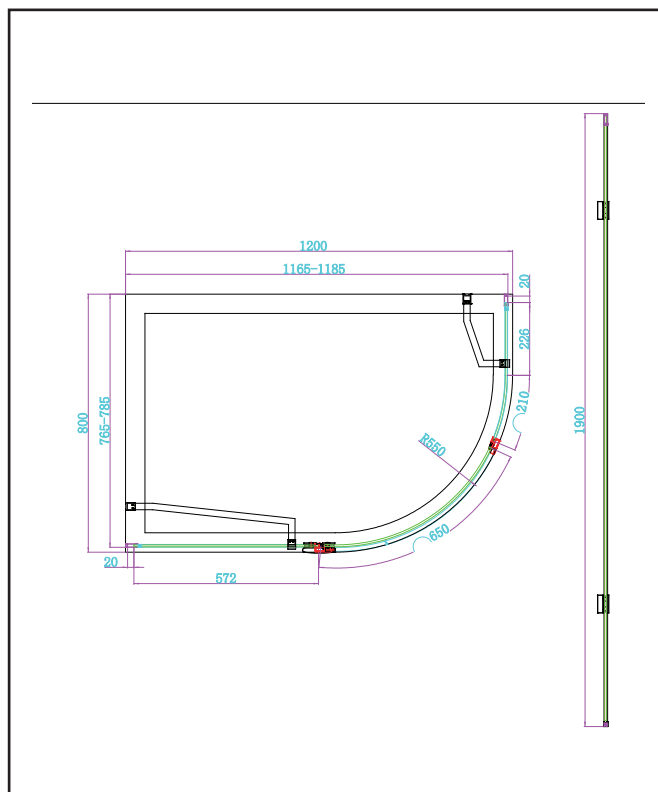

# ATHENA Frameless 1 Door Hinged Offset Quadrant

Product Code: ATHQD12X8-1

Dawn is a brand and trading name owned by One of One Ltd. Whilst we endeavour to ensure that the product information is accurate we accept no liability for any information given. All images are for illustration purposes only. Product images and specification are subject to change. Measurement are in millimetres and are nominal.

0330 124 6603 sales@1of1bathrooms.co.uk www.dawnshowering.com

Product Name	ATHQD12X8-1
Product Description	6mm Frameless 1 Door Offset Quadrant Hinged Box 1 (Fixed Panel)
Product Transportation	
Barcode	5060766120249
Country of origin	CH
Commodity code	7610100000
Product Measurements	
Product Weight (KG)	32
Product Width (mm)	1200
Product Height (mm)	1900
Product Depth (mm)	800
Product Length (mm)	
Primary Packed Measurements	
Packaged Weight (KG)	35.5
Packed Length (mm)	1990
Packed Width (mm)	645
Packed Height (mm)	110
Packaging Weights	
Card (kg)	2.7
Plastic (kg)	0.38

General Information	
Construction Material	Aluminium, Glass
Colour / Finish	Chrome
Enclosure Attributes	
Adjustment	1165-1185 - 765-785
Trident Guard (easy clean)	YES
Door Type	Hinged
Glass Type	Clear
Radius	550
Entry Width	650
Door in swing (°)	N/a
Door Out Swing (°)	650
Enclosure Shape	Offset Quad
Glass Thickness (mm)	6
Profile Finish / Colour	Chrome
Profile Material	Aluminium

**Dimensions**  
(measurements in mm)