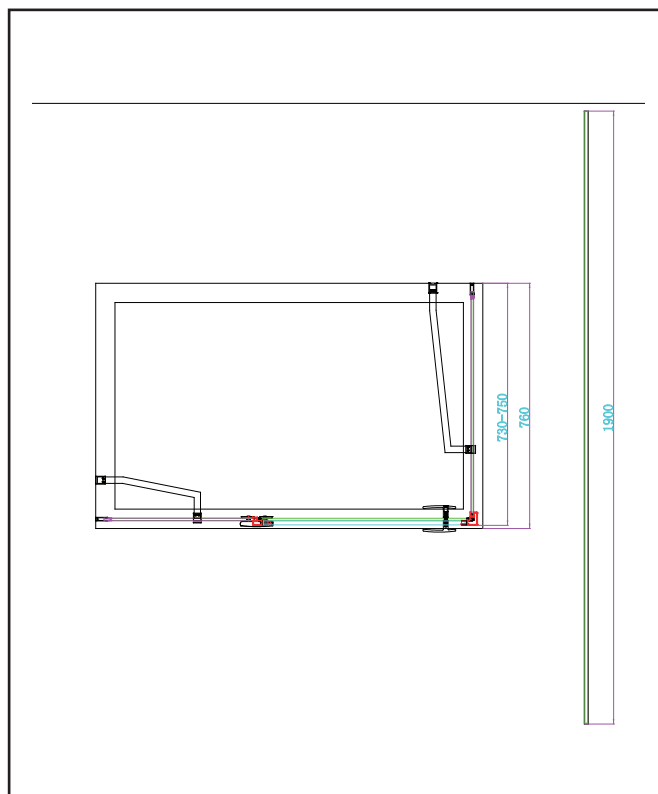

PRODUCT DATA SHEET

ATHENA 6mm Frameless Side Panel

Product Code: ATHSIDE760

Dawn is a brand and trading name owned by One of One Ltd. Whilst we endeavour to ensure that the product information is accurate we accept no liability for any information given. All images are for illustration purposes only. Product images and specification are subject to change. Measurement are in millimetres and are nominal.

0330 124 6603 sales@1of1bathrooms.co.uk www.dawnshowering.com

Product Name	ATHSIDE760
Product Description	6mm Frameless Side Panel
Product Transportation	
Barcode	5060766120201
Country of origin	CH
Commodity code	7610100000
Product Measurements	
Product Weight (KG)	21
Product Width (mm)	760
Product Height (mm)	1900
Product Depth (mm)	6
Product Length (mm)	
Primary Packed Measurements	
Packaged Weight (KG)	24
Packed Length (mm)	1990
Packed Width (mm)	770
Packed Height (mm)	60
Packaging Weights	
Card (kg)	2.7
Plastic (kg)	0.32

General Information	
Construction Material	Aluminium, Glass
Colour / Finish	Chrome
Enclosure Attributes	
Adjustment	730-750
Trident Guard (easy clean)	Yes
Door Type	Side Panel
Glass Type	Clear
Radius	N/a
Entry Width	N/a
Door in swing (°)	N/a
Door Out Swing (°)	N/a
Enclosure Shape	Rectangle
Glass Thickness (mm)	6
Profile Finish / Colour	Chrome
Profile Material	Aluminum