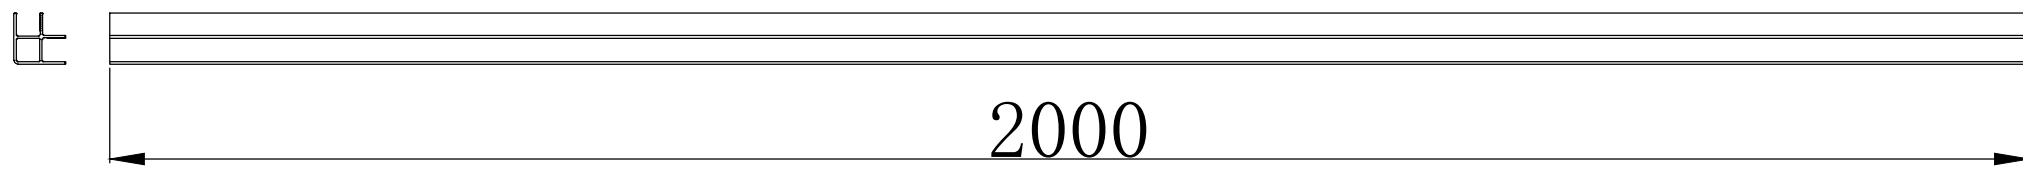

A
B
C
D
E
F

A
B
C
D
E
F

THE INFORMATION CONTAINED IN THIS DRAWING IS THE SOLE PROPERTY OF HARRISON BATHROOMS CO., LTD. ANY REPRODUCTION IN PART OR AS A WHOLE WITHOUT THE WRITTEN PERMISSION OF HARRISON BATHROOMS CO., LTD IS PROHIBITED.

	NAME	SIGNATURE	DATE	
DRAWN				UNLESS OTHERWISE SPECIFIED: DIMENSIONS ARE IN MILLIMETERS SURFACE FINISH: TOLERANCES: ± 0.5mm LINEAR: ANGULAR:
CHK'D				
APPV'D				
MFG				
Q.A				
				FINISH:
				MATERIAL:
				DEBUR AND BREAK SHARP EDGES
				WEIGHT:
DO NOT SCALE DRAWING				REVISION 01

IF IN DOUBT ASK!		CUT SIZE :-	
		FINISH SIZE:-	
TITLE: MINCORNERPOSTCHR/MINCORNERPOSTBLK/MINCORNERPOSTBB Minos Corner Post			
DWG NO.			A3
SCALE			SHEET 1 OF 1