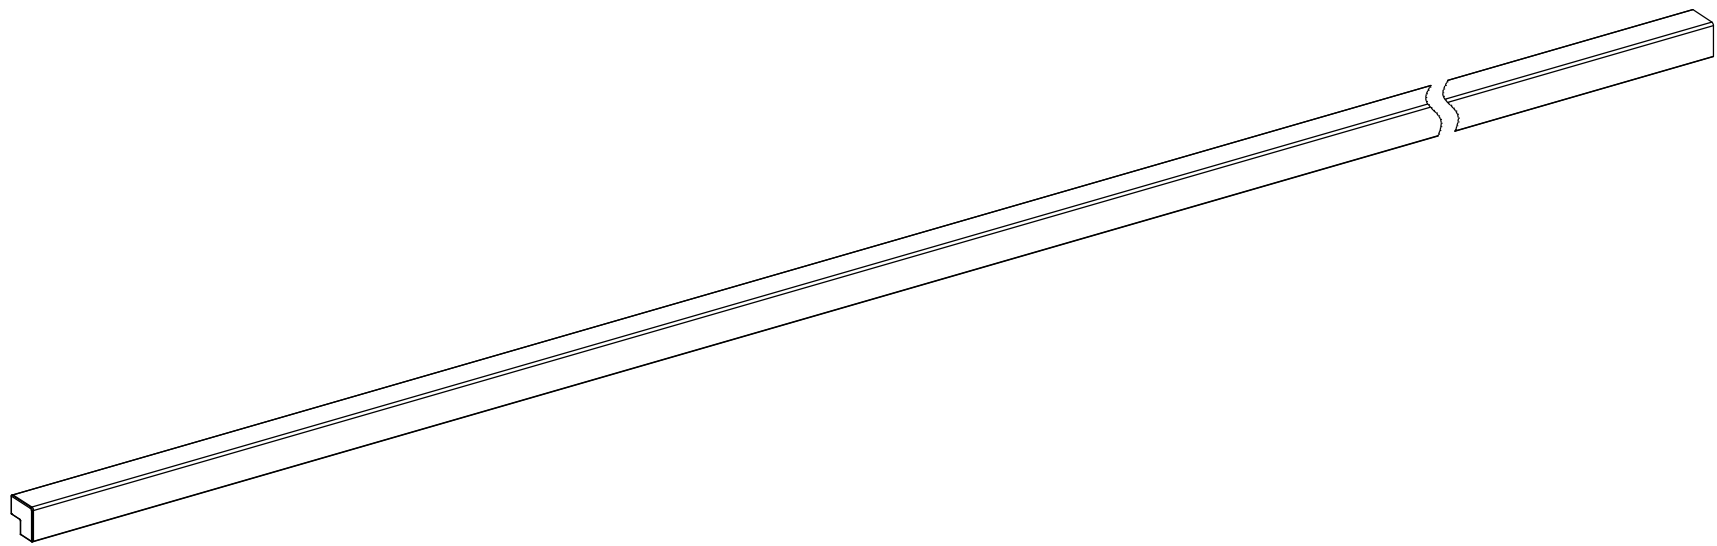

A
B
C
D
E
F

A
B
C
D
E
F

THE INFORMATION CONTAINED IN THIS DRAWING IS THE SOLE PROPERTY OF HARRISON BATHROOMS CO., LTD. ANY REPRODUCTION IN PART OR AS A WHOLE WITHOUT THE WRITTEN PERMISSION OF HARRISON BATHROOMS CO., LTD IS PROHIBITED.

	NAME	SIGNATURE	DATE	
DRAWN				UNLESS OTHERWISE SPECIFIED: DIMENSIONS ARE IN MILLIMETERS SURFACE FINISH: TOLERANCES: ± 0.5mm LINEAR: ANGULAR:
CHK'D				
APPV'D				
MFG				
Q.A				
				FINISH:
				MATERIAL:
				DEBUR AND BREAK SHARP EDGES
				WEIGHT:
DO NOT SCALE DRAWING				REVISION 01

IF IN DOUBT ASK!		CUT SIZE :-	
		FINISH SIZE:-	
TITLE: MINCORNERPOSTCHR/MINCORNERPOSTBLK/MINCORNERPOSTBB Minos Corner Post			
DWG NO.			A3
SCALE			SHEET 1 OF 1