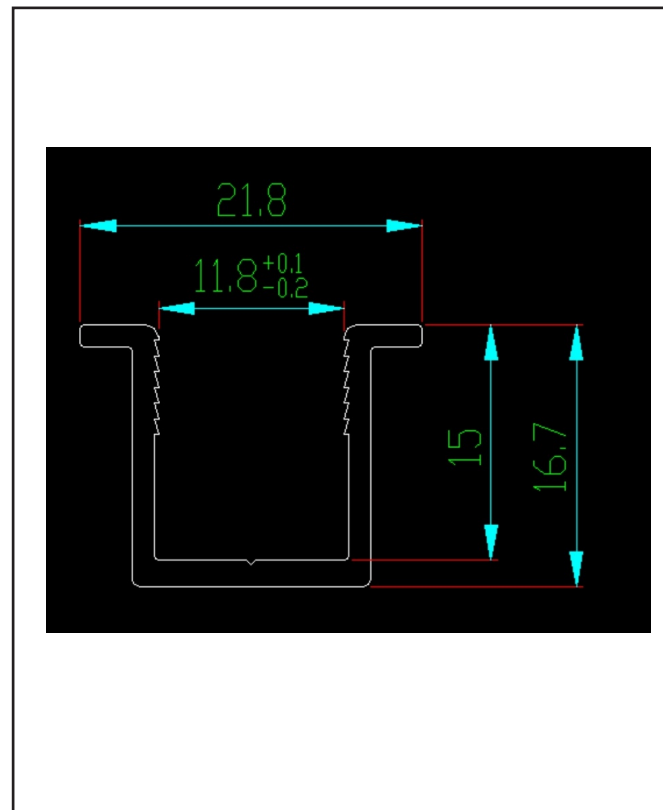

PRODUCT DATA SHEET

MINOS Recessed Wall and Floor Profile

Product Code: RECESSEDPROFILECHR

Dawn is a brand and trading name owned by One of One Ltd. Whilst we endeavour to ensure that the product information is accurate we accept no liability for any information given. All images are for illustration purposes only. Product images and specification are subject to change. Measurement are in millimetres and are nominal.

0330 124 6603 sales@1of1bathrooms.co.uk www.dawnshowering.com

Product Name	RECESSEDPROFILECHR
Product Description	Recessed Wall and Floor Profile
Product Transportation	
Barcode	5060766127750
Country of origin	CH
Commodity code	830241000
Product Measurements	
Product Weight (KG)	0.5
Product Width (mm)	
Product Height (mm)	
Product Depth (mm)	
Product Length (mm)	
Primary Packed Measurements	
Packaged Weight (KG)	1
Packed Length (mm)	2150
Packed Width (mm)	490
Packed Height (mm)	40
Packaging Weights	
Card (kg)	0
Plastic (kg)	0

General Information	
Construction Material	Aluminium
Colour / Finish	Chrome

Other Finishes	Product Code	Barcode
Brass	RECESSEDPROFILEBB	5060766127774
Black	RECESSEDPROFILEBLK	5060766127767

- 10MM TOUGHGLASS
- SEAMLESS DESIGN
- LIFETIME GUARANTEE
- TRIDENT GUARD

LIFETIME GUARANTEE

We are confident in our products and we want our customer to be, we proudly give a lifetime guarantee on our taps and showers, further details can be found on our website