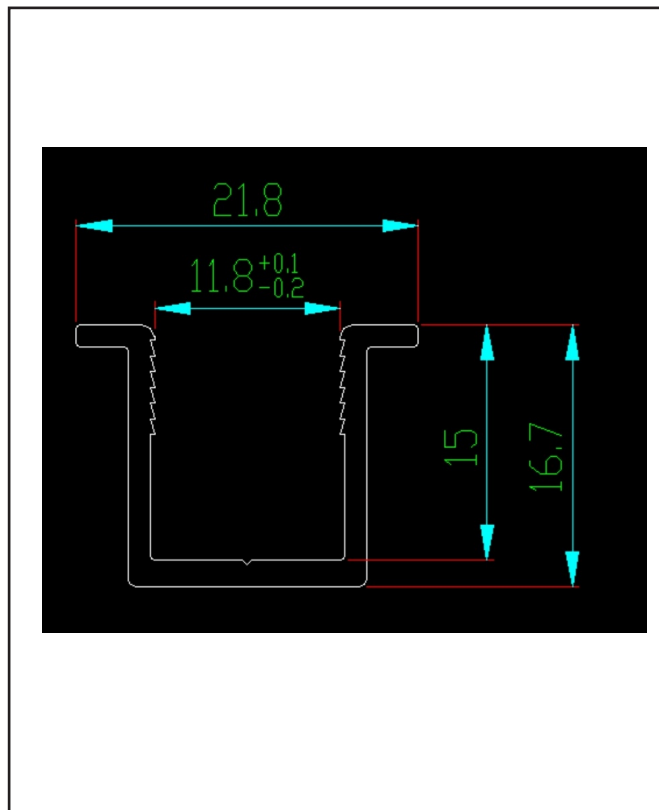

PRODUCT DATA SHEET

MINOS Recessed Wall and Floor Profile

Product Code: RECESSEDPROFILECHR

Dawn is a brand and trading name owned by One of One Ltd. Whilst we endeavour to ensure that the product information is accurate we accept no liability for any information given. All images are for illustration purposes only. Product images and specification are subject to change. Measurement are in millimetres and are nominal.

0330 124 6603 sales@1of1bathrooms.co.uk www.dawnshowering.com

Product Name	RECESSEDPROFILECHR
Product Description	Recessed Wall and Floor Profile
Product Transportation	
Barcode	5060766127750
Country of origin	CH
Commodity code	830241000
Product Measurements	
Product Weight (KG)	0.5
Product Width (mm)	
Product Height (mm)	
Product Depth (mm)	
Product Length (mm)	
Primary Packed Measurements	
Packaged Weight (KG)	1
Packed Length (mm)	2150
Packed Width (mm)	490
Packed Height (mm)	40
Packaging Weights	
Card (kg)	0
Plastic (kg)	0

General Information	
Construction Material	Aluminium
Colour / Finish	Chrome

Other Finishes	Product Code	Barcode
Brass	RECESSEDPROFILEBB	5060766127774
Black	RECESSEDPROFILEBLK	5060766127767

- 10MM TOUGHGLASS
- SEAMLESS DESIGN
- LIFETIME GUARANTEE
- TRIDENT GUARD

LIFETIME GUARANTEE

We are confident in our products and we want our customer to be, we proudly give a lifetime guarantee on our taps and showers, further details can be found on our website