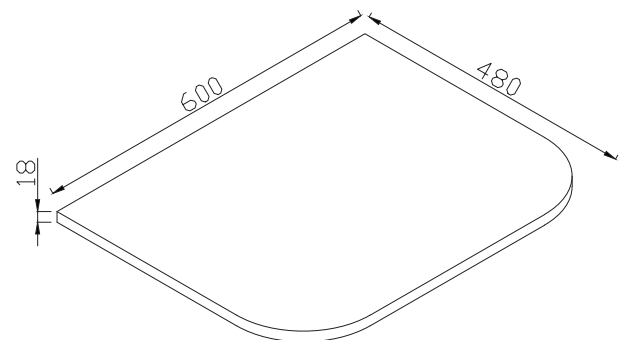

PRODUCT DATA SHEET

Linea 600 Countertop

Product Code: LINEA-600-COUNTERTOP

SCUDO
BEAUTIFUL BATHROOMS

0330 124 7290

sales@scudo.co.uk - www.scudo.co.uk

Scudo is the trading name of Harrison Bathrooms Ltd. Whilst we endeavour to ensure that the product information is accurate we accept no liability for any information given. All images are for illustration purposes only. Product images and specification are subject to change. Measurements are in millimetres and are nominal.

Product Name	LINEA-600-COUNTERTOP
Product Description	Linea 600mm Countertop
Product Transportation	
Barcode	5060991253767
Country of origin	China
Commodity code	6810990000
Product Measurements	
Product Weight (KG)	12.20
Product Width (mm)	600
Product Height (mm)	18
Product Depth (mm)	480
Primary Packed Measurements	
Packaged Weight	13.2
Packed Length	665
Packed Width	540
Packed Height	75

General Information	
Construction Material	Quartz Stone
Installation type	Furniture Mounted
Colour / Finish	White

Dimensions
(Measurements in mm)

LIFETIME GUARANTEE

We are confident in our products and we want our customer to be, we proudly give a lifetime guarantee on our taps and showers, further details can be found on our website.