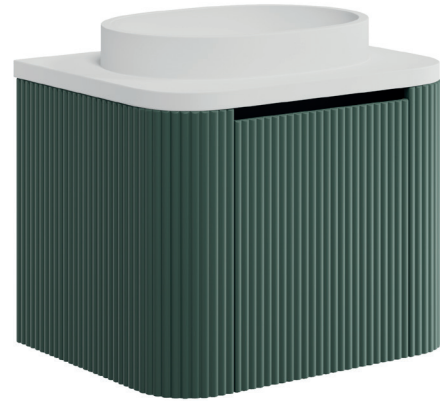

PRODUCT DATA SHEET

Linea 600 Unit Reed Green

Product Code: LINEA-600-GREEN

SCUDO
BEAUTIFUL BATHROOMS

0330 124 7290

sales@scudo.co.uk - www.scudo.co.uk

Scudo is the trading name of Harrison Bathrooms Ltd. Whilst we endeavour to ensure that the product information is accurate we accept no liability for any information given. All images are for illustration purposes only. Product images and specification are subject to change. Measurements are in millimetres and are nominal.

Product Name	LINEA-600-GREEN
Product Description	Linea 600 Unit Reed Green
Product Transportation	
Barcode	5060991253682
Country of origin	China
Commodity code	9403609000
Product Measurements	
Product Weight (KG)	29.10
Product Width (mm)	590
Product Height (mm)	450
Product Depth (mm)	475
Product Length (mm)	0
Primary Packed Measurements	
Packaged Weight	30.60
Packed Length	620
Packed Width	510
Packed Height	480

General Information	
Construction Material	MDF Vinyl Wrapped & MDF Melamine
Installation type	Wall Mounted
Colour / Finish	Reed Green
Furniture Attributes	
Supplied Fully Assembled	Yes
Number Of Drawers	1
Number Of Doors	0
Soft Close Doors / Drawers	Yes
Moisture resistant	Yes
Internal Shelves	0
Door Opening Width (mm)	0
Draw Opening Distance (mm)	300
Recommended Concealed Cistern	0
False Draws	No
Number of False Draws	No
Can the door be swapped over to open the opposite way	N/a
Which side is the door hinge located	N/a
Compatible Furniture Part Code	Linea
Compatible Basin Part Code	LINEA-600-BASIN
Handles	
Handle Style	Recessed cut out
Handle Finish	Natural
Handle Material	N/a
Number of Handles	1