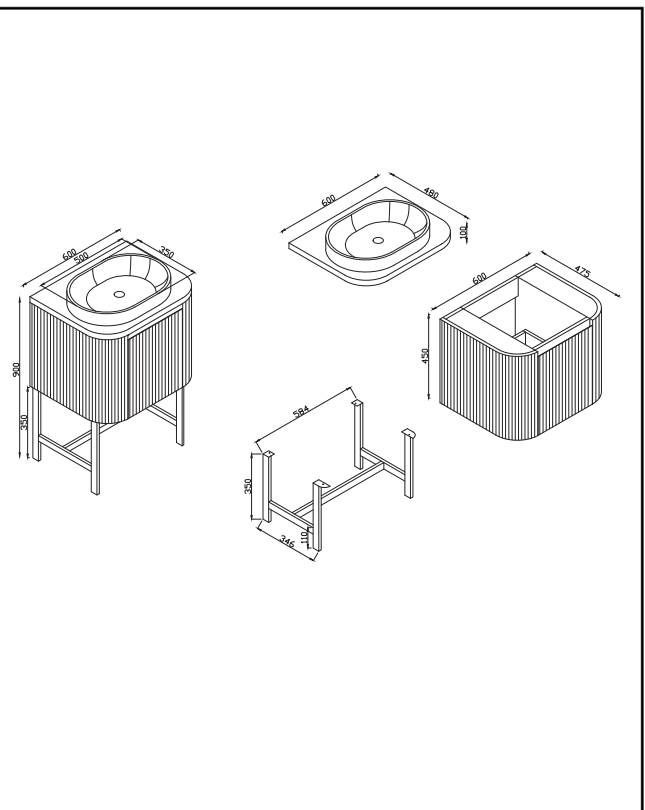

PRODUCT DATA SHEET

Linea 600 Unit Reed Green

Product Code: LINEA-600-GREEN

SCUDO
BEAUTIFUL BATHROOMS

0330 124 7290

sales@scudo.co.uk - www.scudo.co.uk

Scudo is the trading name of Harrison Bathrooms Ltd. Whilst we endeavour to ensure that the product information is accurate we accept no liability for any information given. All images are for illustration purposes only. Product images and specification are subject to change. Measurements are in millimetres and are nominal.

Product Name	LINEA-600-GREEN
Product Description	Linea 600 Unit Reed Green
Product Transportation	
Barcode	5060991253682
Country of origin	China
Commodity code	9403609000
Product Measurements	
Product Weight (KG)	29.10
Product Width (mm)	590
Product Height (mm)	450
Product Depth (mm)	475
Product Length (mm)	0
Primary Packed Measurements	
Packaged Weight	30.60
Packed Length	620
Packed Width	510
Packed Height	480

General Information	
Construction Material	MDF Vinyl Wrapped & MDF Melamine
Installation type	Wall Mounted
Colour / Finish	Reed Green
Furniture Attributes	
Supplied Fully Assembled	Yes
Number Of Drawers	1
Number Of Doors	0
Soft Close Doors / Drawers	Yes
Moisture resistant	Yes
Internal Shelves	0
Door Opening Width (mm)	0
Draw Opening Distance (mm)	300
Recommended Concealed Cistern	0
False Draws	No
Number of False Draws	No
Can the door be swapped over to open the opposite way	N/a
Which side is the door hinge located	N/a
Compatible Furniture Part Code	Linea
Compatible Basin Part Code	LINEA-600-BASIN
Handles	
Handle Style	Recessed cut out
Handle Finish	Natural
Handle Material	N/a
Number of Handles	1