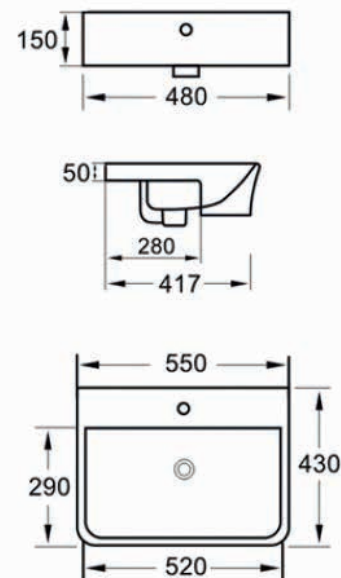

Product Measurements

Product Weight:	14.95kg
Product Width:	550mm
Product Height:	150mm
Product Depth:	430mm

Product Transportation

Barcode:	5060500644055
Country of Origin:	China
Comodity Code:	3922100000

Primary Packed Measurements

Packaged Weight:	16kg
Packaged Length:	460mm
Packaged Width:	570mm
Packaged Height:	180mm

Packaging Weight

Card:	1.1kg
Paper:	N/A
Wood:	N/A
Plastic:	0.1kg

General Information

Construction Material:	Ceramic
Installation Type:	Top Fix
Colour / Finish:	White

Basin Attributes

Basin Type:	Furniture Mounted
Number of Tap Holes:	1
Compatible Tap Codes:	All Mono Mixers
Overflow:	Built in
Recommended Waste Type:	Slotted
Inner Bowl Width:	
Inner Bowl Length:	
Inner Bowl Depth:	
Compatible Waste Part Code:	WASTE94 / WASTE88 WASTE92 / WASTE93 WASTE100 / BLACK094 BLACK098

Compliance DOP

HBDOC062 / HBDOC063

Dimensions

(measurements in mm)

LIFETIME GUARANTEE

We are confident in our products and we want our customer to be, we proudly give a lifetime guarantee on our taps and showers, further details can be found on our website