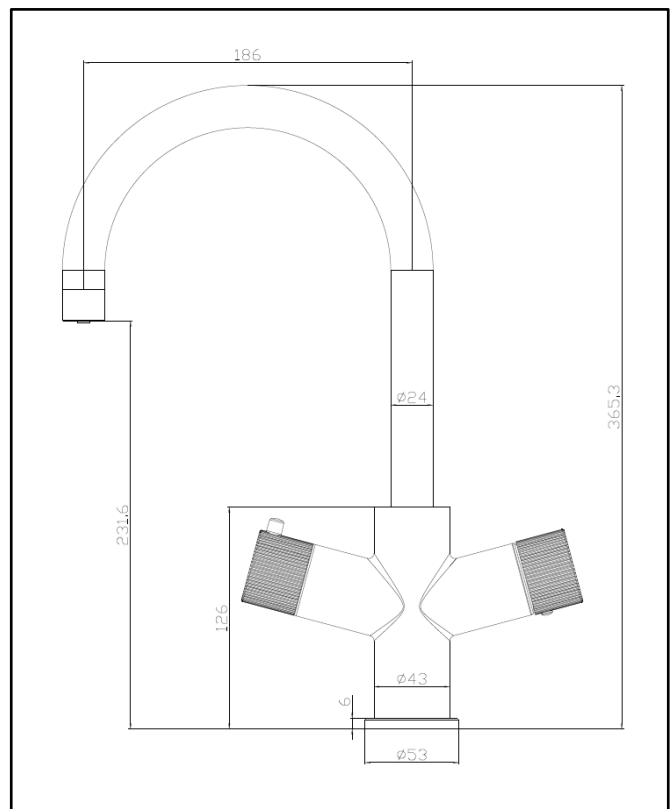

## 3 In 1 Boiling Water Tap U Spout

Product Code: HOT001N

**SCUDO**  
BEAUTIFUL BATHROOMS

0330 124 7290

[sales@scudo.co.uk](mailto:sales@scudo.co.uk) [www.scudo.co.uk](http://www.scudo.co.uk)

Scudo is the trading name of Harrison Bathrooms Ltd. Whilst we endeavor to ensure that the product information is accurate, we accept no liability for any information given. All images are for illustration purposes only. Product images and specification are subject to change. Measurements are in millimeters and are nominal.

Product Name	HOT001N
Product Description	3 in 1 Boiling Water Tap U Spout
<b>Product Transportation</b>	
Barcode	5060991203182
Country of origin	China
Commodity code	8481801190
<b>Product Measurements</b>	
Product Weight (KG)	1.7
Product Width (mm)	See Line Drawing
Product Height (mm)	365
Product Depth (mm)	See Line Drawing
<b>Primary Packed Measurements</b>	
Packaged Weight	2.25
Packed Length	330
Packed Width	510
Packed Height	85

<b>General Information</b>	
Construction Material	Brass, Stainless Steel
Installation type	Deck Mounted
Colour / Finish	Chrome
<b>Tap / Shower Attributes</b>	
WRAS Approved	No
TMV Approved	No
Minimum Operating Pressure (bar)	1
Maximum Operating Pressure (bar)	5
Flexible Tails Included	Yes
Number of tap holes required	1
Handle Type	Knob
Swivel Spout	Yes
Inlet Connection	1/2" + Additional connections
Outlet Connection	N/a
Tap Hole Diameter (mm)	35
Tap Type description	Mono Mixer
Includes Waste	No
Valve / Cartridge Type	Single lever cartridges 35mm
Cartridge Spare code	
<b>Flow Rates</b>	
0.5 bar (l/min) Mixed Water	1.5
1 bar (l/min) Mixed Water	4.6
1.5 bar (l/min) Mixed Water	5.8
2 bar (l/min) Mixed Water	6.6
3 bar (l/min) Mixed Water	8.2
Boiling water 1 bar (l/min)	1.3
Boiling water 1.5 bar (l/min)	1.6
Boiling water 2 bar (l/min)	1.8
Boiling water 3bar (l/min)	2.1

**Dimensions**  
(Measurements in mm)