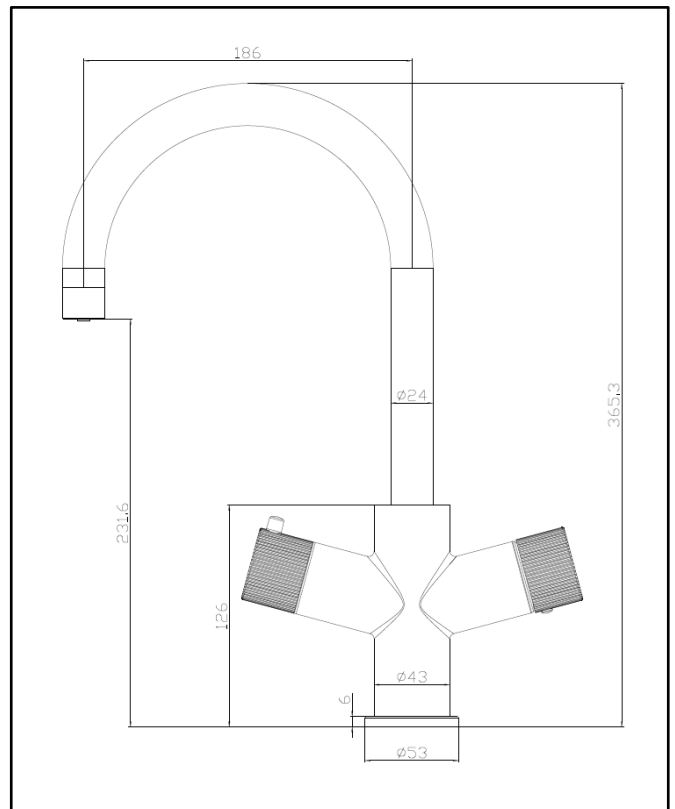

PRODUCT DATA SHEET

3 In 1 Boiling Water Tap U Spout

Product Code: HOT003N

SCUDO
BEAUTIFUL BATHROOMS

0330 124 7290

sales@scudo.co.uk www.scudo.co.uk

Scudo is the trading name of Harrison Bathrooms Ltd. Whilst we endeavor to ensure that the product information is accurate, we accept no liability for any information given. All images are for illustration purposes only. Product images and specification are subject to change. Measurements are in millimeters and are nominal.

Product Name	HOT003N
Product Description	3 in 1 Boiling Water Tap U Spout
Product Transportation	
Barcode	5060991203168
Country of origin	China
Commodity code	8481801190
Product Measurements	
Product Weight (KG)	1.7
Product Width (mm)	See Line Drawing
Product Height (mm)	365
Product Depth (mm)	See Line Drawing
Primary Packed Measurements	
Packaged Weight	2.25
Packed Length	330
Packed Width	510
Packed Height	85

General Information	
Construction Material	Brass, Stainless Steel
Installation type	Deck Mounted
Colour / Finish	Brass
Tap / Shower Attributes	
WRAS Approved	No
TMV Approved	No
Minimum Operating Pressure (bar)	1
Maximum Operating Pressure (bar)	5
Flexible Tails Included	Yes
Number of tap holes required	1
Handle Type	Knob
Swivel Spout	Yes
Inlet Connection	1/2" + Additional connections
Outlet Connection	N/a
Tap Hole Diameter (mm)	35
Tap Type description	Mono Mixer
Includes Waste	No
Valve / Cartridge Type	Single lever cartridges 35mm
Cartridge Spare code	
Flow Rates	
0.5 bar (l/min) Mixed Water	1.5
1 bar (l/min) Mixed Water	4.6
1.5 bar (l/min) Mixed Water	5.8
2 bar (l/min) Mixed Water	6.6
3 bar (l/min) Mixed Water	8.2
Boiling water 1 bar (l/min)	1.3
Boiling water 1.5 bar (l/min)	1.6
Boiling water 2 bar (l/min)	1.8
Boiling water 3bar (l/min)	2.1