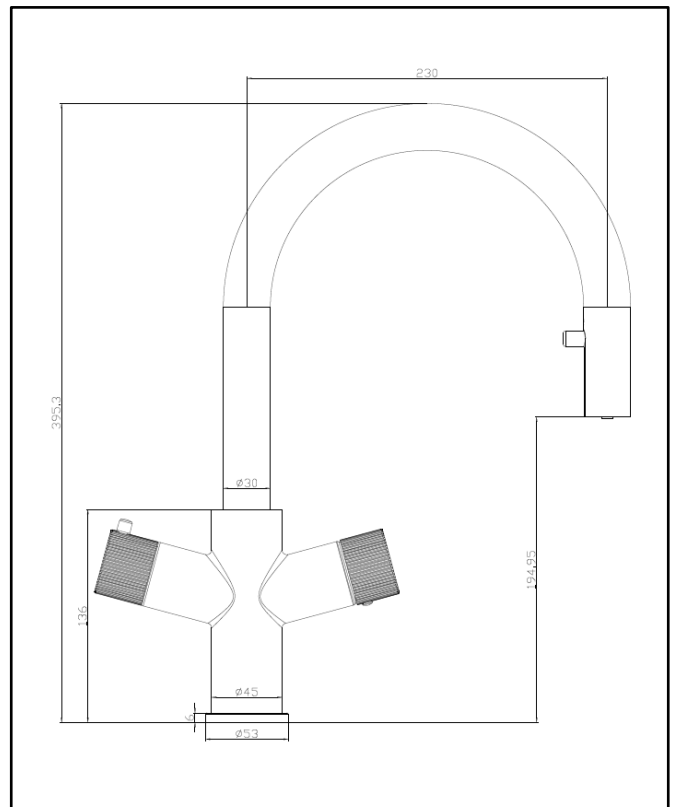

PRODUCT DATA SHEET

4 In 1 Boiling Water Tap Pull Out U Spout

Product Code: HOT007N

SCUDO
BEAUTIFUL BATHROOMS

0330 124 7290

sales@scudo.co.uk www.scudo.co.uk

Scudo is the trading name of Harrison Bathrooms Ltd. Whilst we endeavor to ensure that the product information is accurate, we accept no liability for any information given. All images are for illustration purposes only. Product images and specification are subject to change. Measurements are in millimeters and are nominal.

Product Name	HOT007N
Product Description	4 In 1 Boiling Water Tap Pull Out U Spout
Product Transportation	
Barcode	5060991203137
Country of origin	China
Commodity code	8481801190
Product Measurements	
Product Weight (KG)	3.1
Product Width (mm)	See Line Drawing
Product Height (mm)	395.3
Product Depth (mm)	See Line Drawing
Primary Packed Measurements	
Packaged Weight	4.5
Packed Length	335
Packed Width	720
Packed Height	85

General Information	
Construction Material	Brass, Stainless Steel
Installation type	Deck Mounted
Colour / Finish	Chrome
Tap / Shower Attributes	
WRAS Approved	No
TMV Approved	No
Minimum Operating Pressure (bar)	1
Maximum Operating Pressure (bar)	5
Flexible Tails Included	Yes
Number of tap holes required	1
Handle Type	Knob
Swivel Spout	Yes
Inlet Connection	1/2" + Additional connections
Outlet Connection	N/a
Tap Hole Diameter (mm)	35
Tap Type description	Mono Mixer
Includes Waste	No
Valve / Cartridge Type	Single lever cartridges 35mm
Cartridge Spare code	
Flow Rates	
0.5 bar (l/min) Mixed Water	2.4
1 bar (l/min) Mixed Water	3.7
1.5 bar (l/min) Mixed Water	4.7
2 bar (l/min) Mixed Water	5.5
3 bar (l/min) Mixed Water	6.8
Boiling water 1 bar (l/min)	1.1
Boiling water 1.5 bar (l/min)	1.3
Boiling water 2 bar (l/min)	1.6
Boiling water 3bar (l/min)	2.0