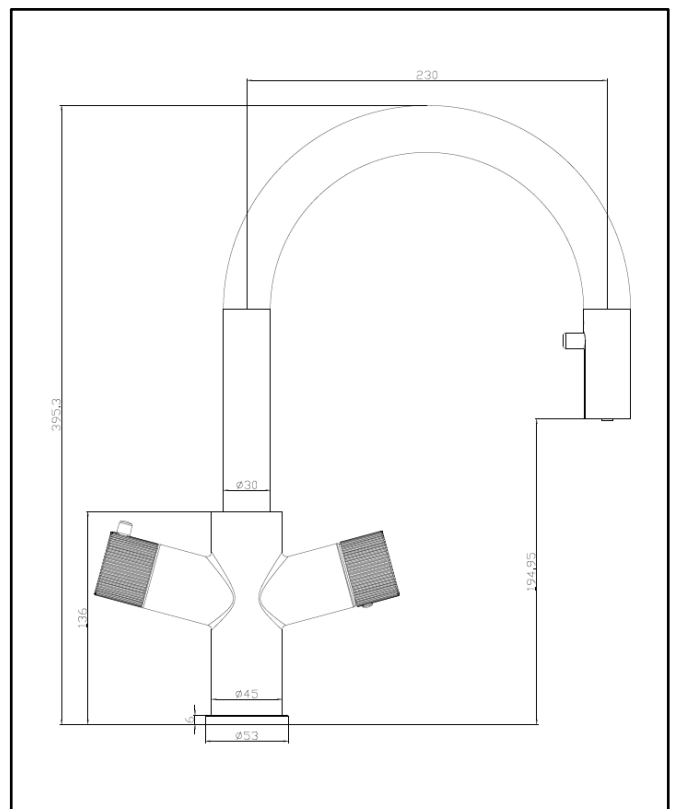

PRODUCT DATA SHEET

4 In 1 Boiling Water Tap Pull Out U Spout

Product Code: HOT008N

SCUDO
BEAUTIFUL BATHROOMS

0330 124 7290

sales@scudo.co.uk www.scudo.co.uk

Scudo is the trading name of Harrison Bathrooms Ltd. Whilst we endeavor to ensure that the product information is accurate, we accept no liability for any information given. All images are for illustration purposes only. Product images and specification are subject to change. Measurements are in millimeters and are nominal.

Product Name	HOT008N
Product Description	4 In 1 Boiling Water Tap Pull Out U Spout
Product Transportation	
Barcode	5060991203144
Country of origin	China
Commodity code	8481801190
Product Measurements	
Product Weight (KG)	3.1
Product Width (mm)	See Line Drawing
Product Height (mm)	395.3
Product Depth (mm)	See Line Drawing
Primary Packed Measurements	
Packaged Weight	4.5
Packed Length	335
Packed Width	720
Packed Height	85

General Information	
Construction Material	Brass, Stainless Steel
Installation type	Deck Mounted
Colour / Finish	Black
Tap / Shower Attributes	
WRAS Approved	No
TMV Approved	No
Minimum Operating Pressure (bar)	1
Maximum Operating Pressure (bar)	5
Flexible Tails Included	Yes
Number of tap holes required	1
Handle Type	Knob
Swivel Spout	Yes
Inlet Connection	1/2" + Additional connections
Outlet Connection	N/a
Tap Hole Diameter (mm)	35
Tap Type description	Mono Mixer
Includes Waste	No
Valve / Cartridge Type	Single lever cartridges 35mm
Cartridge Spare code	
Flow Rates	
0.5 bar (l/min) Mixed Water	2.4
1 bar (l/min) Mixed Water	3.7
1.5 bar (l/min) Mixed Water	4.7
2 bar (l/min) Mixed Water	5.5
3 bar (l/min) Mixed Water	6.8
Boiling water 1 bar (l/min)	1.1
Boiling water 1.5 bar (l/min)	1.3
Boiling water 2 bar (l/min)	1.6
Boiling water 3bar (l/min)	2.0