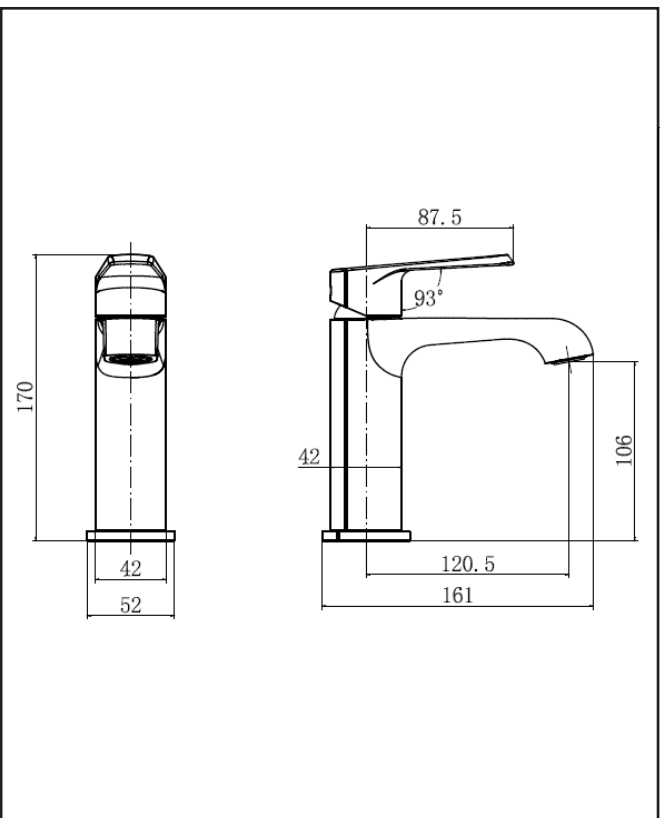

PRODUCT DATA SHEET

Montana Mono Basin Mixer Chrome

Product Code: MON-006

SCUDO
BEAUTIFUL BATHROOMS

0330 124 7290

sales@scudo.co.uk - www.scudo.co.uk

Scudo is the trading name of Harrison Bathrooms Ltd. Whilst we endeavour to ensure that the product information is accurate we accept no liability for any information given. All images are for illustration purposes only. Product images and specification are subject to change. Measurement are in millimetres and are nominal.

Product Name	MON-006
Product Description	Montana Mono Basin Mixer Chrome
Product Transportation	
Barcode	5060991258410
Country of origin	CH
Commodity code	8481801190
Product Measurements	
Product Weight	1.1KG
Product Width	42mm
Product Height	170mm
Product Length	161mm
Primary Packed Measurements	
Packaged Weight	1.6KG
Packed Height	70mm
Packed Width	165mm
Packed Length	180mm

General Information	
Construction Material	Brass
Installation type	Deck Mounted
Colour / Finish	Chrome
Tap / Shower Attributes	
WRAS Approved	TBC
TMV Approved	TBC
Minimum Operating Pressure (bar)	0.5
Maximum Operating Pressure (bar)	5
Flexible Tails Included	Yes
Number of tap holes required	1
Handle Type	Lever
Swivel Spout	No
Inlet Connection	1/2
Outlet Connection	N/a
Tap Hole Diameter (mm)	35
Tap Type description	Mono Basin Mixer
Includes Waste	No
Valve / Cartridge Type	35mm
Flow Rates	
0.2bar (l/min)	4.5
0.5bar (l/min)	6.9
1bar (l/min)	9.6
2bar (l/min)	13.3
3bar (l/min)	16.3
5bar (l/min)	21

Dimensions
(measurements in mm)

LIFETIME GUARANTEE

We are confident in our products and we want our customer to be, we proudly give a lifetime guarantee on our taps and showers, further details can be found on our website