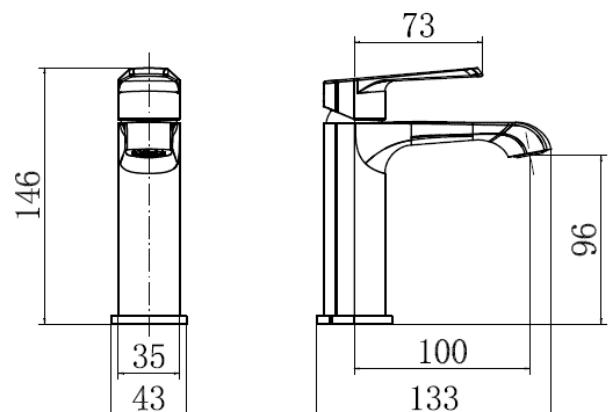

PRODUCT DATA SHEET

Montana Mini Mono Basin Mixer

Chrome

Product Code: MON-011

SCUDO
BEAUTIFUL BATHROOMS

0330 124 7290

sales@scudo.co.uk - www.scudo.co.uk

Scudo is the trading name of Harrison Bathrooms Ltd. Whilst we endeavour to ensure that the product information is accurate we accept no liability for any information given. All images are for illustration purposes only. Product images and specification are subject to change. Measurement are in millimetres and are nominal.

Product Name	MON-011
Product Description	Montana Mini Mono Basin Mixer Chrome
Product Transportation	
Barcode	5060991258465
Country of origin	CH
Commodity code	8481801190
Product Measurements	
Product Weight	0.8KG
Product Width	35mm
Product Height	146mm
Product Length	133mm
Primary Packed Measurements	
Packaged Weight	1.3KG
Packed Height	70mm
Packed Width	150mm
Packed Length	180mm

General Information	
Construction Material	Brass
Installation type	Deck Mounted
Colour / Finish	Chrome
Tap / Shower Attributes	
WRAS Approved	TBC
TMV Approved	TBC
Minimum Operating Pressure (bar)	0.5
Maximum Operating Pressure (bar)	5
Flexible Tails Included	Yes
Number of tap holes required	1
Handle Type	Lever
Swivel Spout	No
Inlet Connection	1/2
Outlet Connection	N/a
Tap Hole Diameter (mm)	35
Tap Type description	Mini Mono Basin Mixer
Includes Waste	No
Valve / Cartridge Type	35mm
Flow Rates	
0.2bar (l/min)	2.7
0.5bar (l/min)	4
1bar (l/min)	5.5
2bar (l/min)	7.7
3bar (l/min)	9.4
5bar (l/min)	12.1