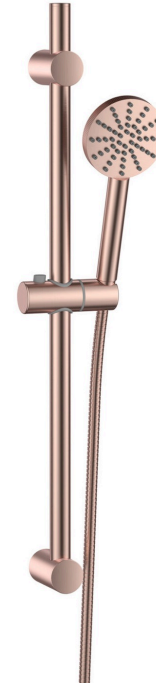

## Exposed Riser Rail Brushed Bronze

Product Code: NU-082

**SCUDO**  
BEAUTIFUL BATHROOMS

0330 124 7290

sales@scudo.co.uk - www.scudo.co.uk

Scudo is the trading name of Harrison Bathrooms Ltd. Whilst we endeavor to ensure that the product information is accurate, we accept no liability for any information given. All images are for illustration purposes only. Product images and specification are subject to change. Measurement are in millimeters and are nominal.

Product Name	NU-082
Product Description	Exposed Riser Rail Brushed Bronze
<b>Product Transportation</b>	
Barcode	5060991256676
Country of origin	CH
Commodity code	8481801190
<b>Product Measurements</b>	
Product Weight	TBC
Product Width	116mm
Product Height	710mm
Product Depth	72.5mm
<b>Primary Packed Measurements</b>	
Packaged Weight	1.2KG
Packed Height	75mm
Packed Width	720mm
Packed Length	160mm

<b>General Information</b>	
Construction Material	Stainless Steel
Installation type	Wall Mounted
Colour / Finish	Brushed Bronze
<b>Tap / Shower Attributes</b>	
WRAS Approved	No
TMV Approved	No
Minimum Operating Pressure (bar)	0.5
Maximum Operating Pressure (bar)	5
Inlet Connection	½BSP
Shower Type	Concealed Wall Mounted
<b>Flow Rates</b>	
0.2bar (l/min)	3.5
0.5bar (l/min)	6.1
1bar (l/min)	8.6
2bar (l/min)	12.4
3bar (l/min)	14.6
5bar (l/min)	20.6