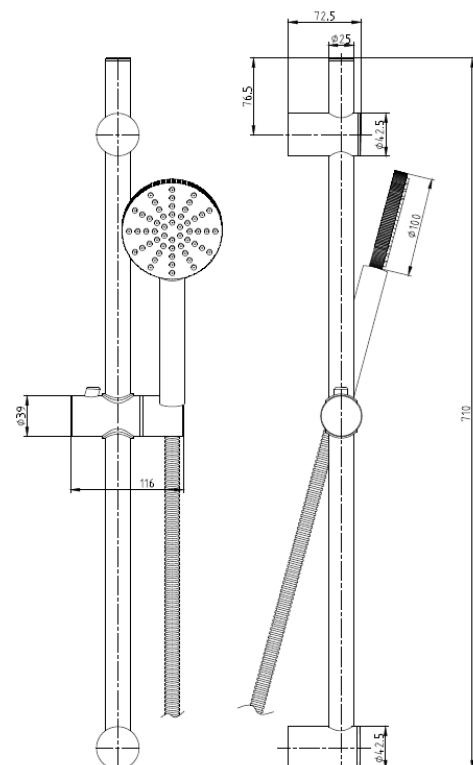

## Exposed Riser Rail Brushed Bronze

Product Code: NU-082

**SCUDO**  
BEAUTIFUL BATHROOMS

0330 124 7290

sales@scudo.co.uk - www.scudo.co.uk

Scudo is the trading name of Harrison Bathrooms Ltd. Whilst we endeavor to ensure that the product information is accurate, we accept no liability for any information given. All images are for illustration purposes only. Product images and specification are subject to change. Measurement are in millimeters and are nominal.

Product Name	NU-082
Product Description	Exposed Riser Rail Brushed Bronze
<b>Product Transportation</b>	
Barcode	5060991256676
Country of origin	CH
Commodity code	8481801190
<b>Product Measurements</b>	
Product Weight	TBC
Product Width	116mm
Product Height	710mm
Product Depth	72.5mm
<b>Primary Packed Measurements</b>	
Packaged Weight	1.2KG
Packed Height	75mm
Packed Width	720mm
Packed Length	160mm

<b>General Information</b>	
Construction Material	Stainless Steel
Installation type	Wall Mounted
Colour / Finish	Brushed Bronze
<b>Tap / Shower Attributes</b>	
WRAS Approved	No
TMV Approved	No
Minimum Operating Pressure (bar)	0.5
Maximum Operating Pressure (bar)	5
Inlet Connection	½BSP
Shower Type	Concealed Wall Mounted
<b>Flow Rates</b>	
0.2bar (l/min)	3.5
0.5bar (l/min)	6.1
1bar (l/min)	8.6
2bar (l/min)	12.4
3bar (l/min)	14.6
5bar (l/min)	20.6

**Dimensions**  
(measurements in mm)

**LIFETIME GUARANTEE**

We are confident in our products and we want our customer to be, we proudly give a lifetime guarantee on our taps and showers. further details can be found on our website