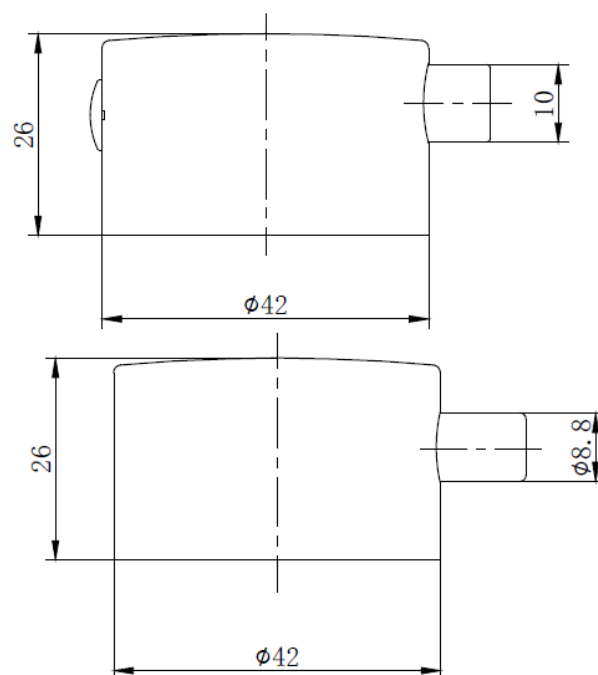

PRODUCT DATA SHEET

Concealed Knurled Handle 3 Pack (1 Thermo 2 Flow) Chrome

Product Code: NU-094

SCUDO
BEAUTIFUL BATHROOMS

0330 124 7290

sales@scudo.co.uk - www.scudo.co.uk

Scudo is the trading name of Harrison Bathrooms Ltd. Whilst we endeavor to ensure that the product information is accurate, we accept no liability for any information given. All images are for illustration purposes only. Product images and specification are subject to change. Measurement are in millimeters and are nominal.

Product Name	NU-094
Product Description	Concealed Knurled Handle 3 Pack (1 Thermo 2 Flow) Chrome
Product Transportation	
Barcode	5060991256799
Country of origin	CH
Commodity code	8481801190
Primary Packed Measurements	
Packaged Weight	0.4KG
Packed Height	55m
Packed Width	150mm
Packed Length	52m

General Information	
Construction Material	Stainless Steel
Installation type	Wall Mounted
Colour / Finish	Chrome

Dimensions
(measurements in mm)

LIFETIME GUARANTEE

We are confident in our products and we want our customer to be, we proudly give a lifetime guarantee on our taps and showers, further details can be found on our website