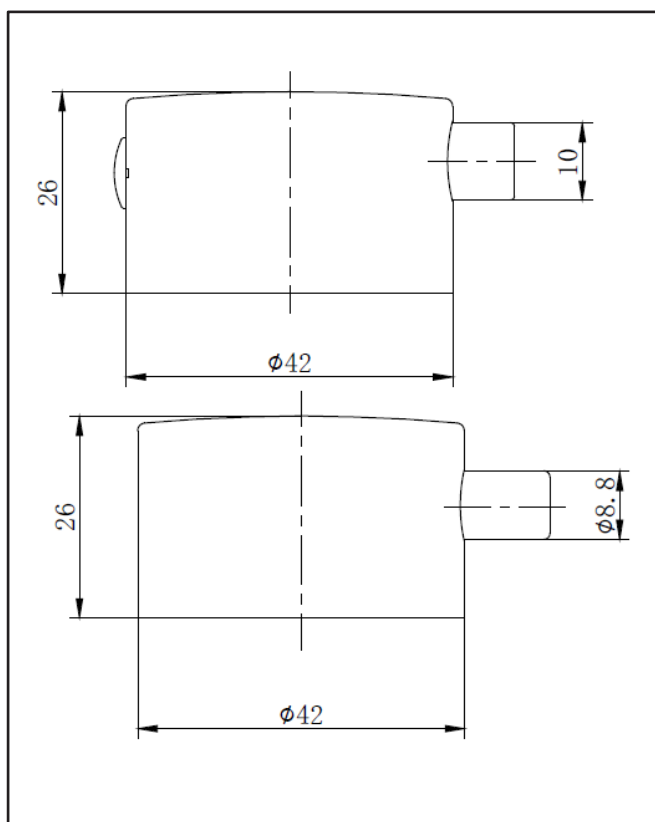

PRODUCT DATA SHEET

Concealed Knurled Handle 3 Pack (1 Thermo 2 Flow) Matte Black

Product Code: NU-095

SCUDO
BEAUTIFUL BATHROOMS

0330 124 7290

sales@scudo.co.uk - www.scudo.co.uk

Scudo is the trading name of Harrison Bathrooms Ltd. Whilst we endeavor to ensure that the product information is accurate, we accept no liability for any information given. All images are for illustration purposes only. Product images and specification are subject to change. Measurement are in millimeters and are nominal.

Product Name	NU-095
Product Description	Concealed Knurled Handle 3 Pack (1 Thermo 2 Flow) Matte Black
Product Transportation	
Barcode	5060991256805
Country of origin	CH
Commodity code	8481801190
Primary Packed Measurements	
Packaged Weight	0.4KG
Packed Height	55m
Packed Width	150mm
Packed Length	52m

General Information	
Construction Material	Stainless Steel
Installation type	Wall Mounted
Colour / Finish	Matte Black

Dimensions
(measurements in mm)

LIFETIME GUARANTEE

We are confident in our products and we want our customer to be, we proudly give a lifetime guarantee on our taps and showers, further details can be found on our website