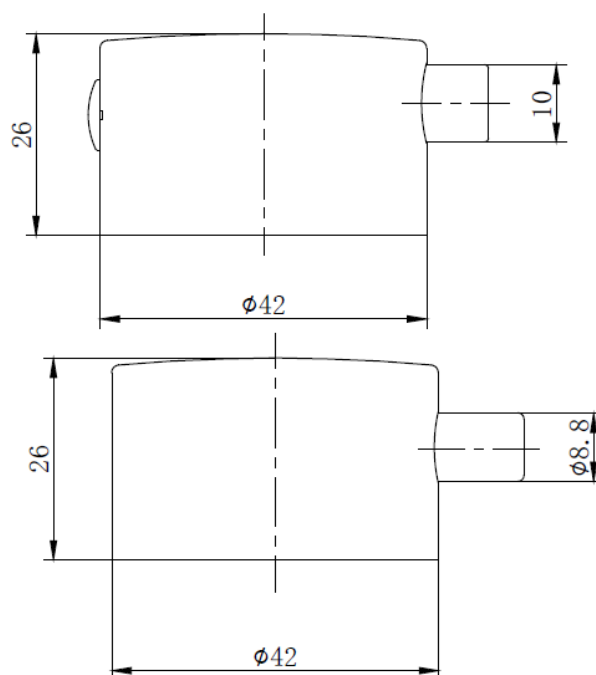

PRODUCT DATA SHEET

Concealed Knurled Handle 3 Pack (1 Thermo 2 Flow) Brushed Brass

Product Code: NU-096

SCUDO
BEAUTIFUL BATHROOMS

0330 124 7290

sales@scudo.co.uk - www.scudo.co.uk

Scudo is the trading name of Harrison Bathrooms Ltd. Whilst we endeavor to ensure that the product information is accurate, we accept no liability for any information given. All images are for illustration purposes only. Product images and specification are subject to change. Measurement are in millimeters and are nominal.

Product Name	NU-096
Product Description	Concealed Knurled Handle 3 Pack (1 Thermo 2 Flow) Brushed Brass
Product Transportation	
Barcode	5060991256812
Country of origin	CH
Commodity code	8481801190
Primary Packed Measurements	
Packaged Weight	0.4KG
Packed Height	55m
Packed Width	150mm
Packed Length	52m

General Information	
Construction Material	Stainless Steel
Installation type	Wall Mounted
Colour / Finish	Brushed Brass

Dimensions
(measurements in mm)

LIFETIME GUARANTEE

We are confident in our products and we want our customer to be, we proudly give a lifetime guarantee on our taps and showers, further details can be found on our website