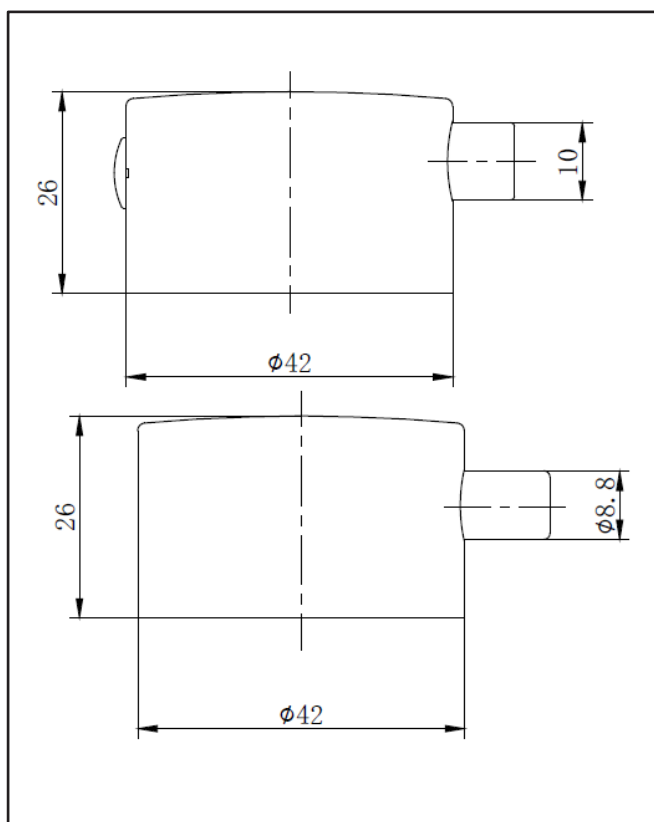

PRODUCT DATA SHEET

Concealed Knurled Handle 3 Pack (1 Thermo 2 Flow) Brushed Bronze

Product Code: NU-097

Product Name	NU-097
Product Description	Concealed Knurled Handle 3 Pack (1 Thermo 2 Flow) Brushed Bronze
Product Transportation	
Barcode	5060991256829
Country of origin	CH
Commodity code	8481801190
Primary Packed Measurements	
Packaged Weight	0.4KG
Packed Height	55m
Packed Width	150mm
Packed Length	52m

General Information	
Construction Material	Stainless Steel
Installation type	Wall Mounted
Colour / Finish	Brushed Bronze

SCUDO
BEAUTIFUL BATHROOMS

0330 124 7290

sales@scudo.co.uk - www.scudo.co.uk

Scudo is the trading name of Harrison Bathrooms Ltd. Whilst we endeavor to ensure that the product information is accurate, we accept no liability for any information given. All images are for illustration purposes only. Product images and specification are subject to change. Measurement are in millimeters and are nominal.

Dimensions
(measurements in mm)

LIFETIME GUARANTEE

We are confident in our products and we want our customer to be, we proudly give a lifetime guarantee on our taps and showers, further details can be found on our website