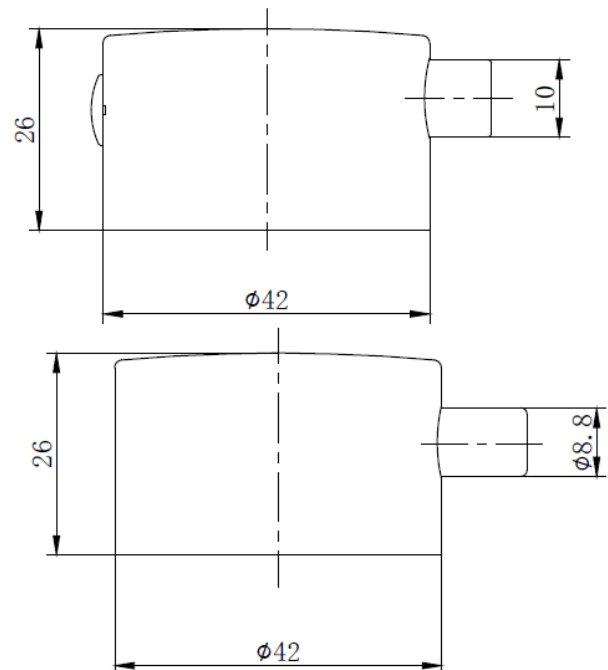

PRODUCT DATA SHEET

Concealed Plain Handle 3 Pack (1 Thermo 2 Flow) Matte Black

Product Code: NU-100

SCUDO
BEAUTIFUL BATHROOMS

0330 124 7290

sales@scudo.co.uk - www.scudo.co.uk

Scudo is the trading name of Harrison Bathrooms Ltd. Whilst we endeavor to ensure that the product information is accurate, we accept no liability for any information given. All images are for illustration purposes only. Product images and specification are subject to change. Measurement are in millimeters and are nominal.

Product Name	NU-100
Product Description	Concealed Plain Handle 3 Pack (1 Thermo 2 Flow) Matte Black
Product Transportation	
Barcode	5060991256850
Country of origin	CH
Commodity code	8481801190
Primary Packed Measurements	
Packaged Weight	0.4KG
Packed Height	55m
Packed Width	150mm
Packed Length	52m

General Information	
Construction Material	Stainless Steel
Installation type	Wall Mounted
Colour / Finish	Matte Black

Dimensions
(measurements in mm)

LIFETIME GUARANTEE

We are confident in our products and we want our customer to be, we proudly give a lifetime guarantee on our taps and showers, further details can be found on our website