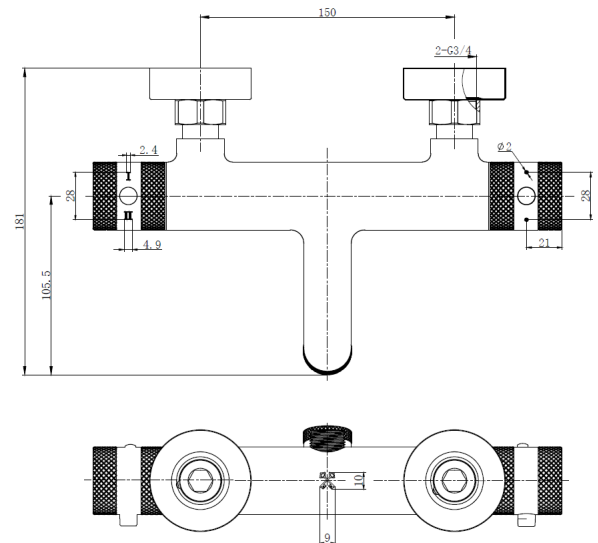

PRODUCT DATA SHEET

Core Thermo BSM 2 Outlet Chrome

Product Code: NU-139

SCUDO
BEAUTIFUL BATHROOMS

0330 124 7290

sales@scudo.co.uk - www.scudo.co.uk

Scudo is the trading name of Harrison Bathrooms Ltd. Whilst we endeavor to ensure that the product information is accurate, we accept no liability for any information given. All images are for illustration purposes only. Product images and specification are subject to change. Measurement are in millimeters and are nominal.

Product Name	NU-139
Product Description	Core Thermo BSM 2 Outlet Chrome
Product Transportation	
Barcode	5060991257246
Country of origin	CH
Commodity code	8481801190
Product Measurements	
Product Weight	2.19KG
Product Width	276mm
Product Height	55mm
Product Depth	170mm
Primary Packed Measurements	
Packaged Weight	2.6KG
Packed Height	200mm
Packed Width	222mm
Packed Length	260mm

General Information	
Construction Material	Brass / Stainless Steel
Installation type	Wall Mounted
Colour / Finish	Chrome
Tap / Shower Attributes	
WRAS Approved	No
TMV Approved	No
Minimum Operating Pressure (bar)	0.5
Maximum Operating Pressure (bar)	5
Inlet Connection	3/4BSP
Shower Type	Exposed Wall Mounted
Flow Rates	
0.2bar (l/min)	3.5
0.5bar (l/min)	6.8
1bar (l/min)	9.7
2bar (l/min)	13.6
3bar (l/min)	15.4
5bar (l/min)	19.6