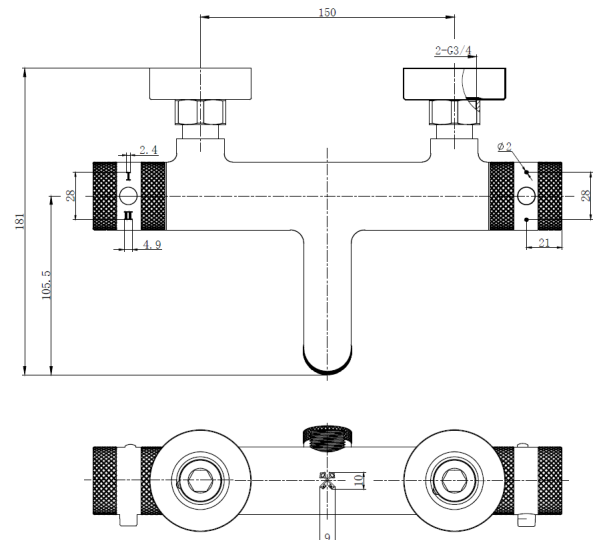

## Core Thermo BSM 2 Outlet Black

Product Code: NU-140

**SCUDO**  
BEAUTIFUL BATHROOMS

0330 124 7290

sales@scudo.co.uk - www.scudo.co.uk

Scudo is the trading name of Harrison Bathrooms Ltd. Whilst we endeavor to ensure that the product information is accurate, we accept no liability for any information given. All images are for illustration purposes only. Product images and specification are subject to change. Measurement are in millimeters and are nominal.

Product Name	NU-140
Product Description	Core Thermo BSM 2 Outlet Black
<b>Product Transportation</b>	
Barcode	5060991257253
Country of origin	CH
Commodity code	8481801190
<b>Product Measurements</b>	
Product Weight	2.19KG
Product Width	276mm
Product Height	55mm
Product Depth	170mm
<b>Primary Packed Measurements</b>	
Packaged Weight	2.6KG
Packed Height	200mm
Packed Width	222mm
Packed Length	260mm

<b>General Information</b>	
Construction Material	Brass / Stainless Steel
Installation type	Wall Mounted
Colour / Finish	Black
<b>Tap / Shower Attributes</b>	
WRAS Approved	No
TMV Approved	No
Minimum Operating Pressure (bar)	0.5
Maximum Operating Pressure (bar)	5
Inlet Connection	3/4BSP
Shower Type	Exposed Wall Mounted
<b>Flow Rates</b>	
0.2bar (l/min)	3.5
0.5bar (l/min)	6.8
1bar (l/min)	9.7
2bar (l/min)	13.6
3bar (l/min)	15.4
5bar (l/min)	19.6