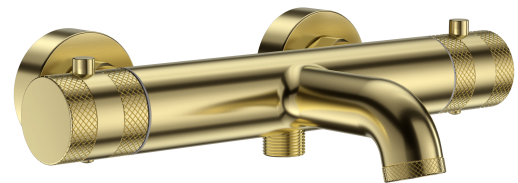

PRODUCT DATA SHEET

Core Thermo BSM 2 Outlet Brushed Brass

Product Code: NU-141

SCUDO
BEAUTIFUL BATHROOMS

0330 124 7290

sales@scudo.co.uk - www.scudo.co.uk

Scudo is the trading name of Harrison Bathrooms Ltd. Whilst we endeavor to ensure that the product information is accurate, we accept no liability for any information given. All images are for illustration purposes only. Product images and specification are subject to change. Measurement are in millimeters and are nominal.

Product Name	NU-141
Product Description	Core Thermo BSM 2 Outlet Brushed Brass
Product Transportation	
Barcode	5060991257260
Country of origin	CH
Commodity code	8481801190
Product Measurements	
Product Weight	2.19KG
Product Width	276mm
Product Height	55mm
Product Depth	170mm
Primary Packed Measurements	
Packaged Weight	2.6KG
Packed Height	200mm
Packed Width	222mm
Packed Length	260mm

General Information	
Construction Material	Brass / Stainless Steel
Installation type	Wall Mounted
Colour / Finish	Brushed Brass
Tap / Shower Attributes	
WRAS Approved	No
TMV Approved	No
Minimum Operating Pressure (bar)	0.5
Maximum Operating Pressure (bar)	5
Inlet Connection	3/4BSP
Shower Type	Exposed Wall Mounted
Flow Rates	
0.2bar (l/min)	3.5
0.5bar (l/min)	6.8
1bar (l/min)	9.7
2bar (l/min)	13.6
3bar (l/min)	15.4
5bar (l/min)	19.6