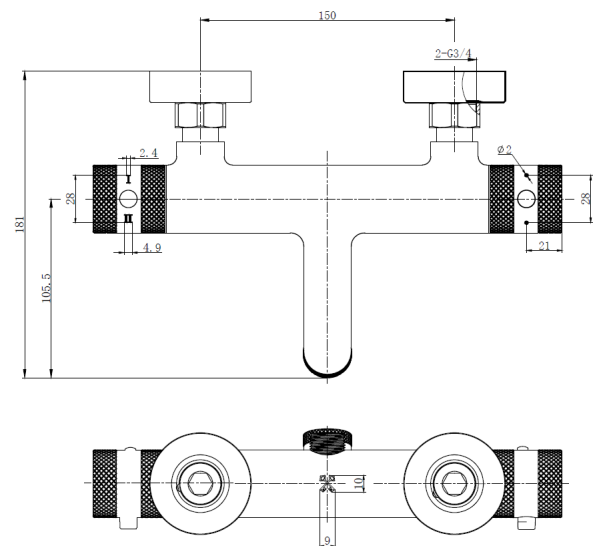

PRODUCT DATA SHEET

Core Thermo BSM 2 Outlet Brushed Brass

Product Code: NU-141

SCUDO
BEAUTIFUL BATHROOMS

0330 124 7290

sales@scudo.co.uk - www.scudo.co.uk

Scudo is the trading name of Harrison Bathrooms Ltd. Whilst we endeavor to ensure that the product information is accurate, we accept no liability for any information given. All images are for illustration purposes only. Product images and specification are subject to change. Measurement are in millimeters and are nominal.

Product Name	NU-141
Product Description	Core Thermo BSM 2 Outlet Brushed Brass
Product Transportation	
Barcode	5060991257260
Country of origin	CH
Commodity code	8481801190
Product Measurements	
Product Weight	2.19KG
Product Width	276mm
Product Height	55mm
Product Depth	170mm
Primary Packed Measurements	
Packaged Weight	2.6KG
Packed Height	200mm
Packed Width	222mm
Packed Length	260mm

General Information	
Construction Material	Brass / Stainless Steel
Installation type	Wall Mounted
Colour / Finish	Brushed Brass
Tap / Shower Attributes	
WRAS Approved	No
TMV Approved	No
Minimum Operating Pressure (bar)	0.5
Maximum Operating Pressure (bar)	5
Inlet Connection	3/4BSP
Shower Type	Exposed Wall Mounted
Flow Rates	
0.2bar (l/min)	3.5
0.5bar (l/min)	6.8
1bar (l/min)	9.7
2bar (l/min)	13.6
3bar (l/min)	15.4
5bar (l/min)	19.6