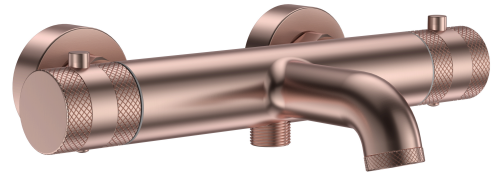

PRODUCT DATA SHEET

Core Thermo BSM 2 Outlet Brushed Bronze

Product Code: NU-142

SCUDO
BEAUTIFUL BATHROOMS

0330 124 7290

sales@scudo.co.uk - www.scudo.co.uk

Scudo is the trading name of Harrison Bathrooms Ltd. Whilst we endeavor to ensure that the product information is accurate, we accept no liability for any information given. All images are for illustration purposes only. Product images and specifications are subject to change. Measurements are in millimeters and are nominal.

Product Name	NU-142
Product Description	Core Thermo BSM 2 Outlet Brushed Bronze
Product Transportation	
Barcode	5060991257277
Country of origin	CH
Commodity code	8481801190
Product Measurements	
Product Weight	2.19KG
Product Width	276mm
Product Height	55mm
Product Depth	170mm
Primary Packed Measurements	
Packaged Weight	2.6KG
Packed Height	200mm
Packed Width	222mm
Packed Length	260mm

General Information	
Construction Material	Brass / Stainless Steel
Installation type	Wall Mounted
Colour / Finish	Brushed Bronze
Tap / Shower Attributes	
WRAS Approved	No
TMV Approved	No
Minimum Operating Pressure (bar)	0.5
Maximum Operating Pressure (bar)	5
Inlet Connection	3/4BSP
Shower Type	Exposed Wall Mounted
Flow Rates	
0.2bar (l/min)	3.5
0.5bar (l/min)	6.8
1bar (l/min)	9.7
2bar (l/min)	13.6
3bar (l/min)	15.4
5bar (l/min)	19.6