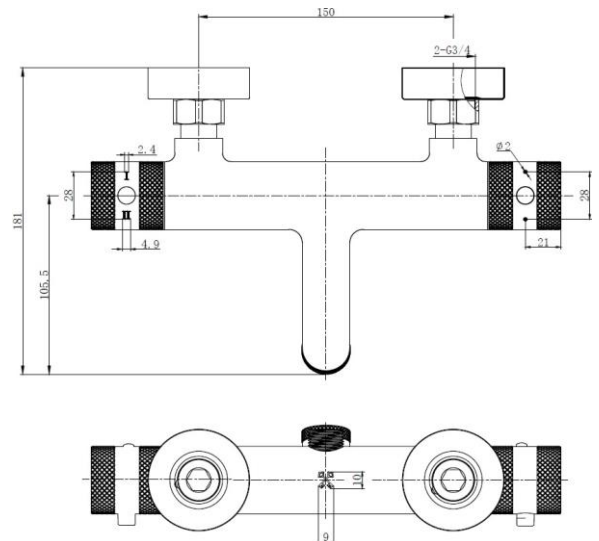

PRODUCT DATA SHEET

Core Thermo BSM 2 Outlet Brushed Bronze

Product Code: NU-142

SCUDO
BEAUTIFUL BATHROOMS

0330 124 7290

sales@scudo.co.uk - www.scudo.co.uk

Scudo is the trading name of Harrison Bathrooms Ltd. Whilst we endeavor to ensure that the product information is accurate, we accept no liability for any information given. All images are for illustration purposes only. Product images and specifications are subject to change. Measurements are in millimeters and are nominal.

Product Name	NU-142
Product Description	Core Thermo BSM 2 Outlet Brushed Bronze
Product Transportation	
Barcode	5060991257277
Country of origin	CH
Commodity code	8481801190
Product Measurements	
Product Weight	2.19KG
Product Width	276mm
Product Height	55mm
Product Depth	170mm
Primary Packed Measurements	
Packaged Weight	2.6KG
Packed Height	200mm
Packed Width	222mm
Packed Length	260mm

General Information	
Construction Material	Brass / Stainless Steel
Installation type	Wall Mounted
Colour / Finish	Brushed Bronze
Tap / Shower Attributes	
WRAS Approved	No
TMV Approved	No
Minimum Operating Pressure (bar)	0.5
Maximum Operating Pressure (bar)	5
Inlet Connection	3/4BSP
Shower Type	Exposed Wall Mounted
Flow Rates	
0.2bar (l/min)	3.5
0.5bar (l/min)	6.8
1bar (l/min)	9.7
2bar (l/min)	13.6
3bar (l/min)	15.4
5bar (l/min)	19.6

Dimensions
(measurements in mm)

LIFETIME GUARANTEE

We are confident in our products and we want our customer to be, we proudly give a lifetime guarantee on our taps and showers, further details can be found on our website